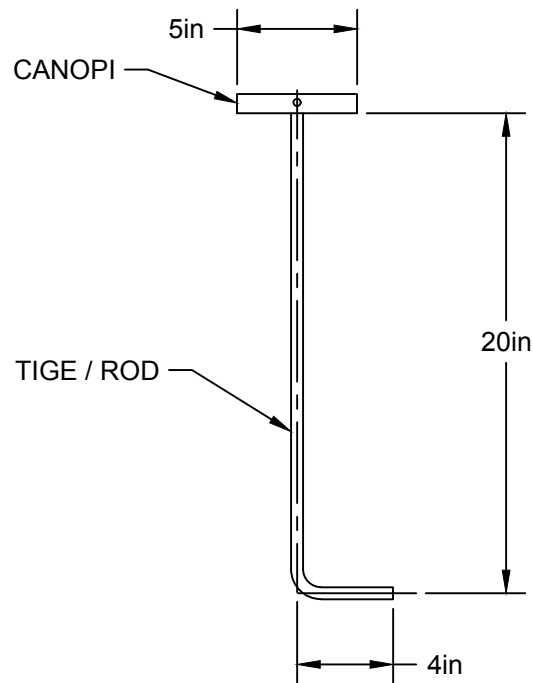

LIEN 3D:
<https://a360.co/2PcLpDM>

LA02

USAGE INTÉRIEUR SEULEMENT / INTERIOR USE ONLY
UL # 20150318-E475067

514.662.0352 | LUMINAIREAUTHENTIK.COM

All rights reserved to Authentik Lighting / Tous les droits sont réservés à Luminaire Authentik © 2020