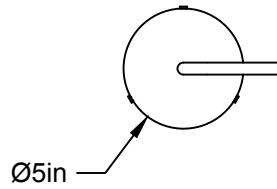

LIEN 3D:
<https://a360.co/2PcLpDM>

LA02

USAGE INTÉRIEUR SEULEMENT / INTERIOR USE ONLY
UL # 20150318-E475067

514.662.0352 | LUMINAIREAUTHENTIK.COM

All rights reserved to Authentik Lighting / Tous les droits sont réservés à Luminaire Authentik © 2020