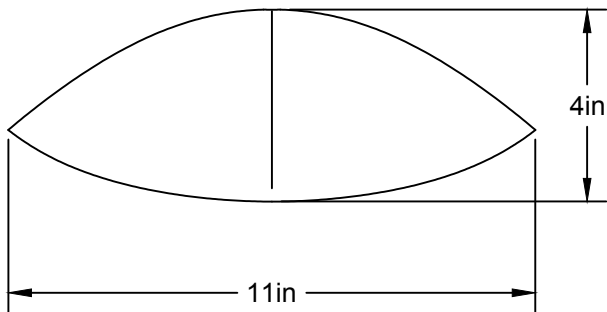

# LA

LUMINAIRE AUTHENTIK

**LIEN 3D:**

<https://a360.co/2yjHudz>

**AMPOULE / BULB :**

TALA SPHERE 1 - 4 WATT - 220 LUMENS -  
2000K TO 2800K

INCANDESCENT / LED

1 BASE E26 SOCKET, 120 VOLTS, DIMMABLE, 100W MAX