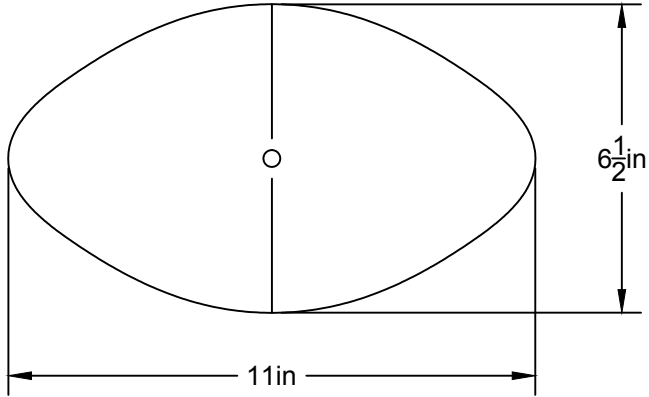

# LA

LUMINAIRE AUTHENTIK

**LIEN 3D:**

<https://a360.co/2yjHudz>

**AMPOULE / BULB :**

TALA SPHERE 1 - 4 WATT - 220 LUMENS -  
2000K TO 2800K

INCANDESCENT / LED

1 BASE E26 SOCKET, 120 VOLTS, DIMMABLE, 100W MAX