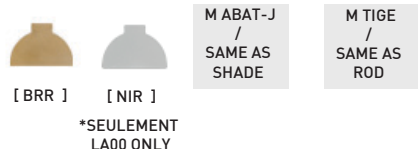

SANS FRAIS : M ABAT-J / SAME AS SHADE

BOULE DE VERRE - GLASS BALL (SI APPLICABLE)

FINIS - TEXTURE

QUINCAILLERIE - HARDWARE (SI APPLICABLE)

PIVOT - SWIVEL (SI APPLICABLE)

TIGE - ROD (SI APPLICABLE)

OPTION TIGE VERTICALE - VERTICAL ROD OPTION 4", 8", 12", 18"(\$), 24"(\$), 36"(\$)