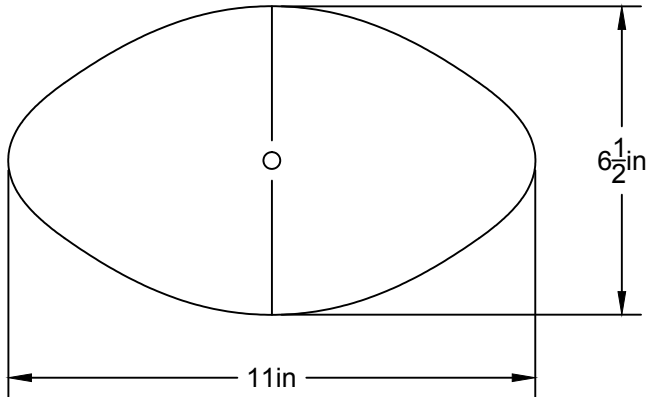

LA

LUMINAIRE AUTHENTIK

LIEN 3D:

<https://a360.co/3glyE5J>

AMPOULE / BULB :

TALA SPHERE 1 - 4 WATT - 220 LUMENS -
2000K TO 2800K

INCANDESCENT / LED

1 BASE E26 SOCKET, 120 VOLTS, DIMMABLE, 100W MAX