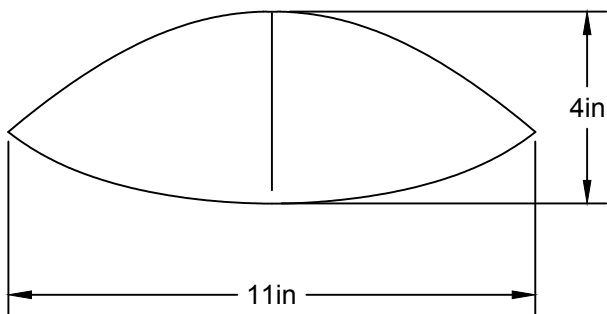

LA

LUMINAIRE AUTHENTIK

LIEN 3D:

<https://a360.co/3glyE5J>

AMPOULE / BULB :

TALA SPHERE 1 - 4 WATT - 220 LUMENS -
2000K TO 2800K

INCANDESCENT / LED

1 BASE E26 SOCKET, 120 VOLTS, DIMMABLE, 100W MAX