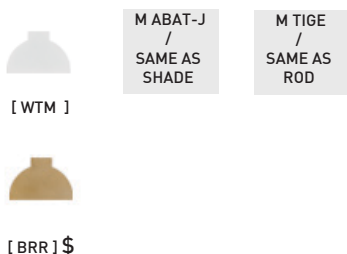

CANOPY - FINIS