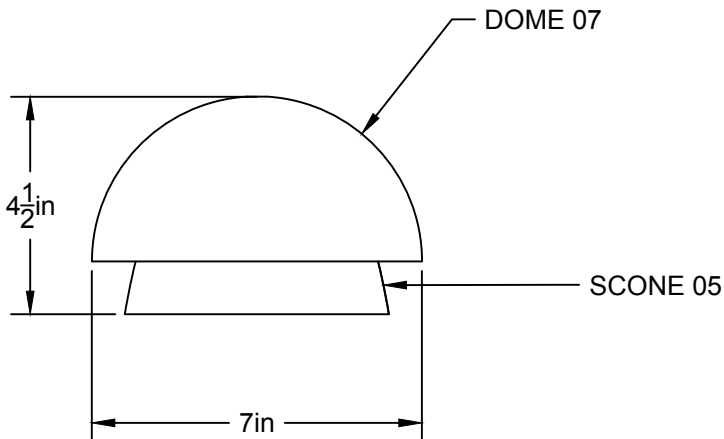

# LA

LUMINAIRE AUTHENTIK

**LIEN 3D:**

<https://a360.co/3zrPNCv>

**AMPOULE / BULB :**

TALA SPHERE I - 4 WATT - 220 LUMENS -  
2000K TO 2800K

INCANDESCENT / LED

1 BASE E26 SOCKET, 120 VOLTS, DIMMABLE, 100W MAX