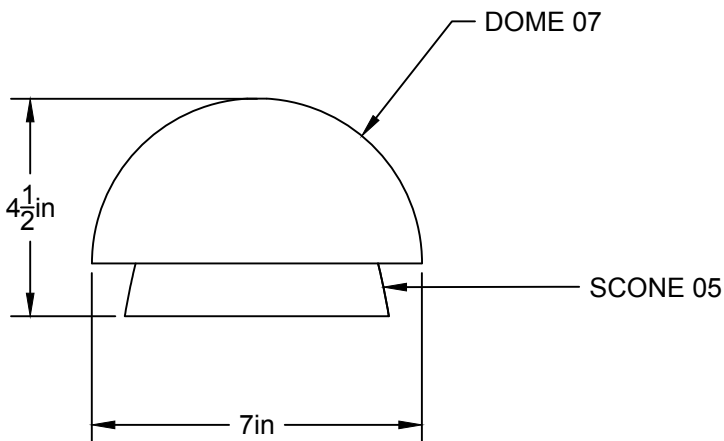

LA

LUMINAIRE AUTHENTIK

LIEN 3D:

<https://a360.co/2r1cP0B>

AMPOULE / BULB :

TALA SPHERE I - 4 WATT - 220 LUMENS -
2000K TO 2800K

INCANDESCENT / LED

1 BASE E26 SOCKET, 120 VOLTS, DIMMABLE, 100W MAX