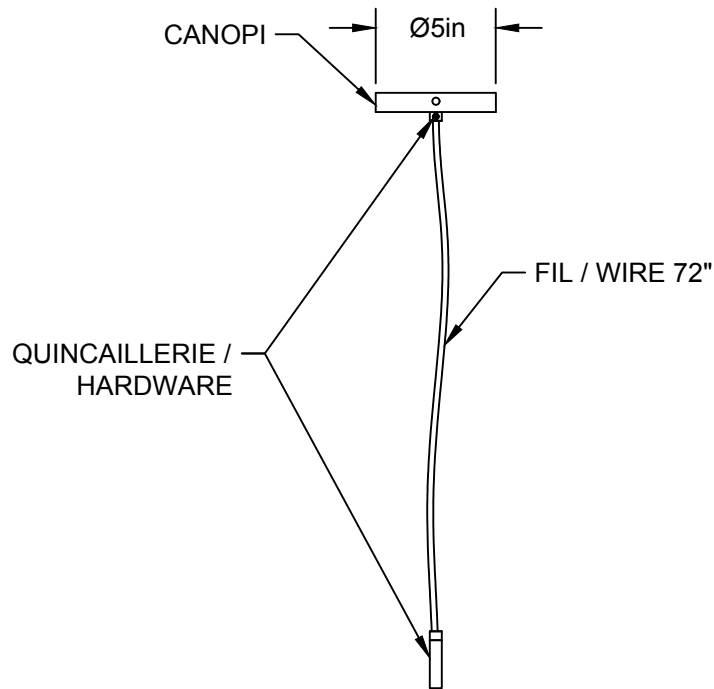

LIEN 3D:
<https://a360.co/2qAsggc>

LA00

USAGE INTÉRIEUR SEULEMENT / INTERIOR USE ONLY
20150318-E475067

514.662.0352 | LUMINAIREAUTHENTIK.COM

All rights reserved to Authentik Lighting / Tous les droits sont réservés à Luminaire Authentik © 2020