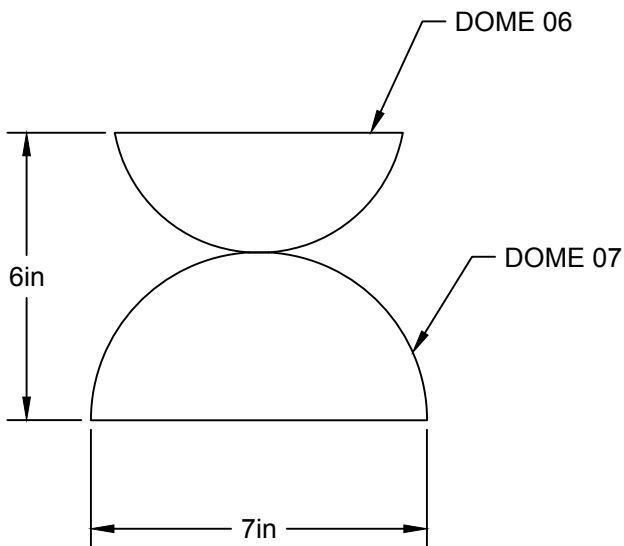

LA

LUMINAIRE AUTHENTIK

LIEN 3D:
<https://a360.co/330HwFF>

AMPOULE / BULB :
TALA SPHERE II - 8 WATT - 560 LUMENS -
2000K TO 2800K

INCANDESCENT / LED
1 BASE E26 SOCKET, 120 VOLTS, DIMMABLE, 100W MAX
AMPOULE INCLUSE / BULB INCLUDED*
Détail sur fiche technique / Details on spec sheet