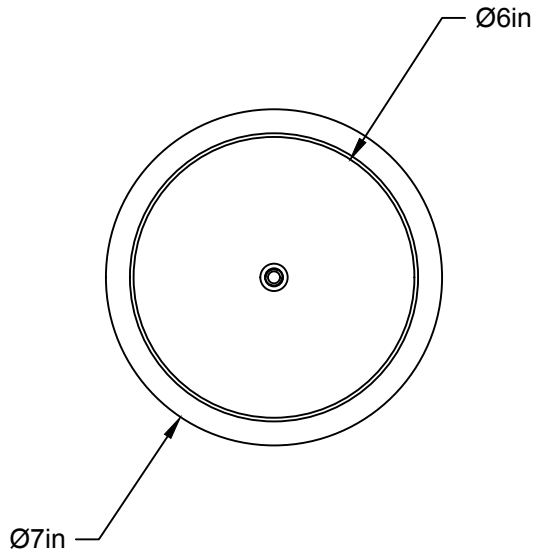

LA

LUMINAIRE AUTHENTIK

LIEN 3D:
<https://a360.co/330HwFF>

AMPOULE / BULB :
TALA SPHERE II - 8 WATT - 560 LUMENS -
2000K TO 2800K

INCANDESCENT / LED
1 BASE E26 SOCKET, 120 VOLTS, DIMMABLE, 100W MAX
AMPOULE INCLUSE / BULB INCLUDED*
Détail sur fiche technique / Details on spec sheet