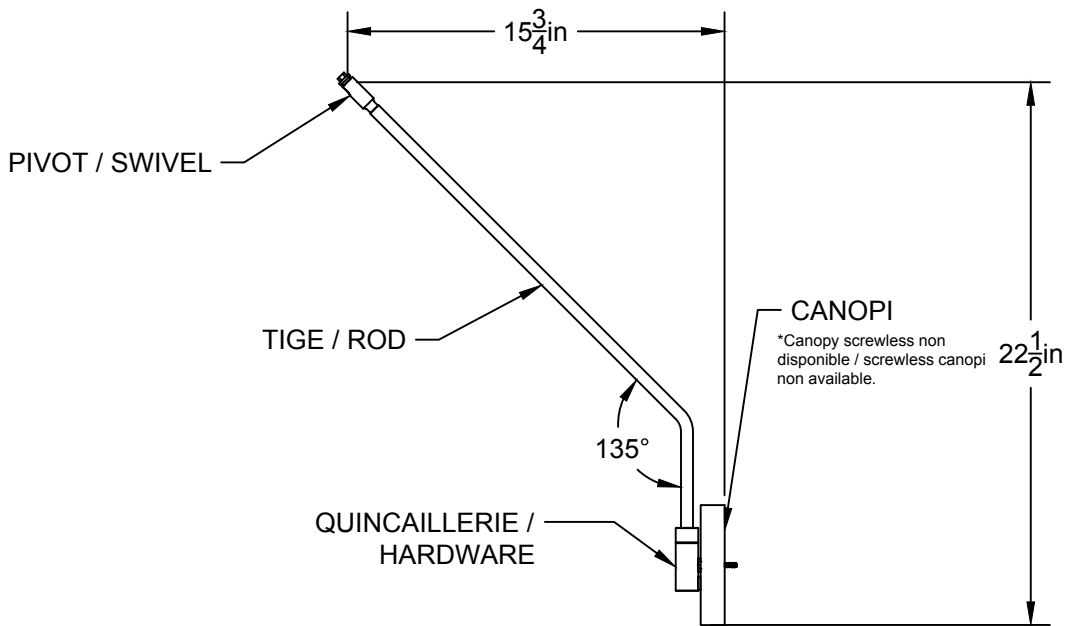

LIEN 3D:
<https://a360.co/3zo7mmZ>

LA61

USAGE INTÉRIEUR SEULEMENT / INTERIOR USE ONLY
20150318-E475067

514.662.0352 | LUMINAIREAUTHENTIK.COM

All rights reserved to Authentik Lighting / Tous les droits sont réservés à Luminaire Authentik © 2020