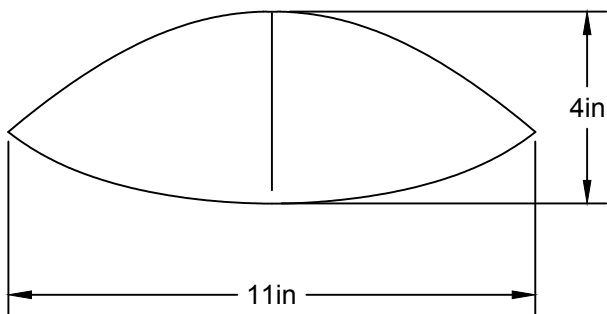

# LA

LUMINAIRE AUTHENTIK

**LIEN 3D:**

<https://a360.co/3glyE5J>

**AMPOULE / BULB :**

TALA SPHERE 1 - 4 WATT - 220 LUMENS -  
2000K TO 2800K

INCANDESCENT / LED

1 BASE E26 SOCKET, 120 VOLTS, DIMMABLE, 100W MAX