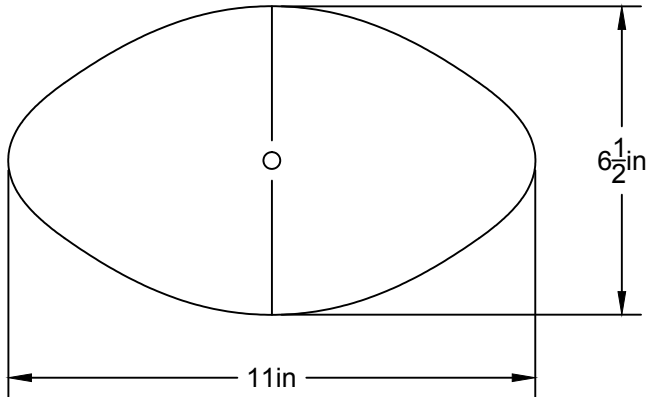

# LA

LUMINAIRE AUTHENTIK

**LIEN 3D:**

<https://a360.co/3glyE5J>

**AMPOULE / BULB :**

TALA SPHERE 1 - 4 WATT - 220 LUMENS -  
2000K TO 2800K

INCANDESCENT / LED

1 BASE E26 SOCKET, 120 VOLTS, DIMMABLE, 100W MAX