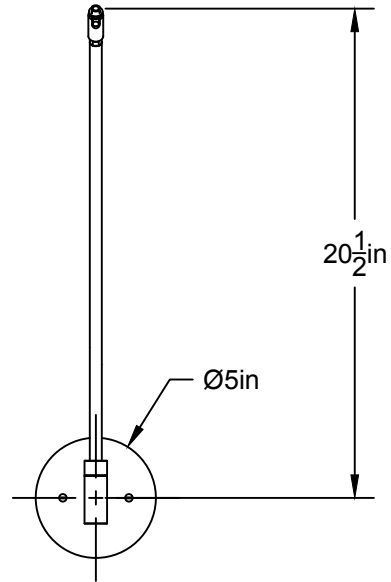

LIEN 3D:
<https://a360.co/3zo7mmZ>

LA61

USAGE INTÉRIEUR SEULEMENT / INTERIOR USE ONLY
20150318-E475067

514.662.0352 | LUMINAIREAUTHENTIK.COM

All rights reserved to Authentik Lighting / Tous les droits sont réservés à Luminaire Authentik © 2020