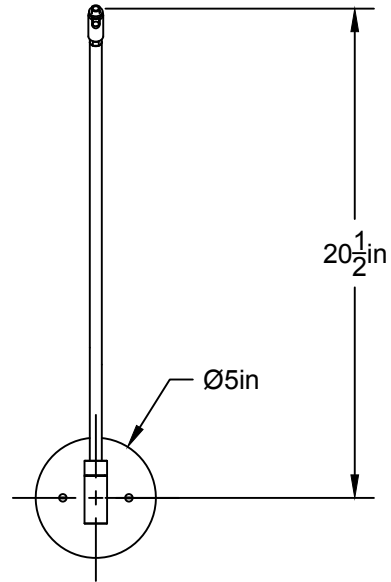

LIEN 3D:
<https://a360.co/2U4mh40>

LA61

USAGE INTÉRIEUR SEULEMENT / INTERIOR USE ONLY
UL # 20150318-E475067

514.662.0352 | LUMINAIREAUTHENTIK.COM

All rights reserved to Authentik Lighting / Tous les droits sont réservés à Luminaire Authentik © 2020