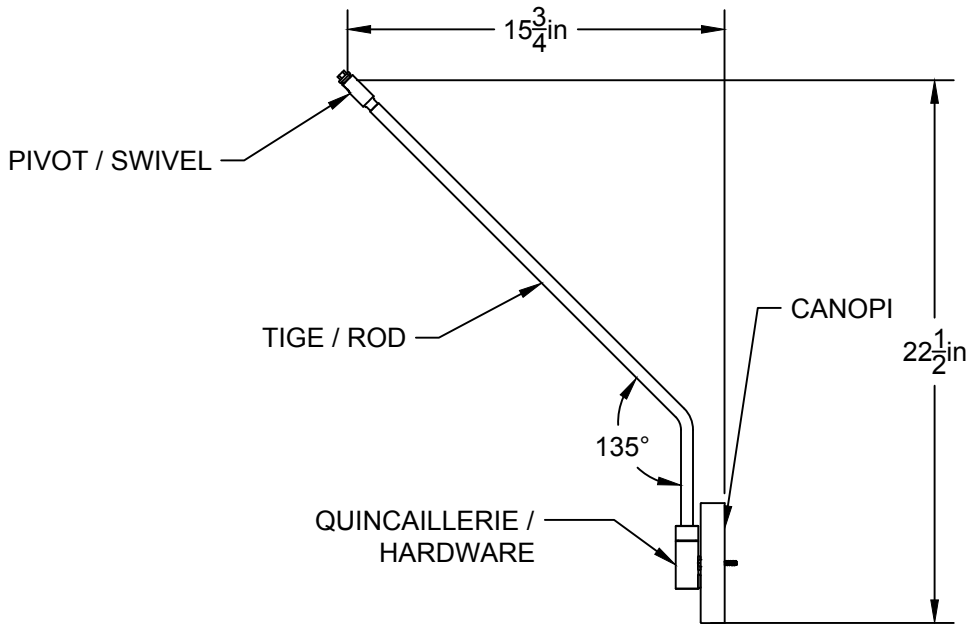

LIEN 3D:
<https://a360.co/2U4mh40>

LA61

USAGE INTÉRIEUR SEULEMENT / INTERIOR USE ONLY
UL # 20150318-E475067

514.662.0352 | LUMINAIREAUTHENTIK.COM

All rights reserved to Authentik Lighting / Tous les droits sont réservés à Luminaire Authentik © 2020