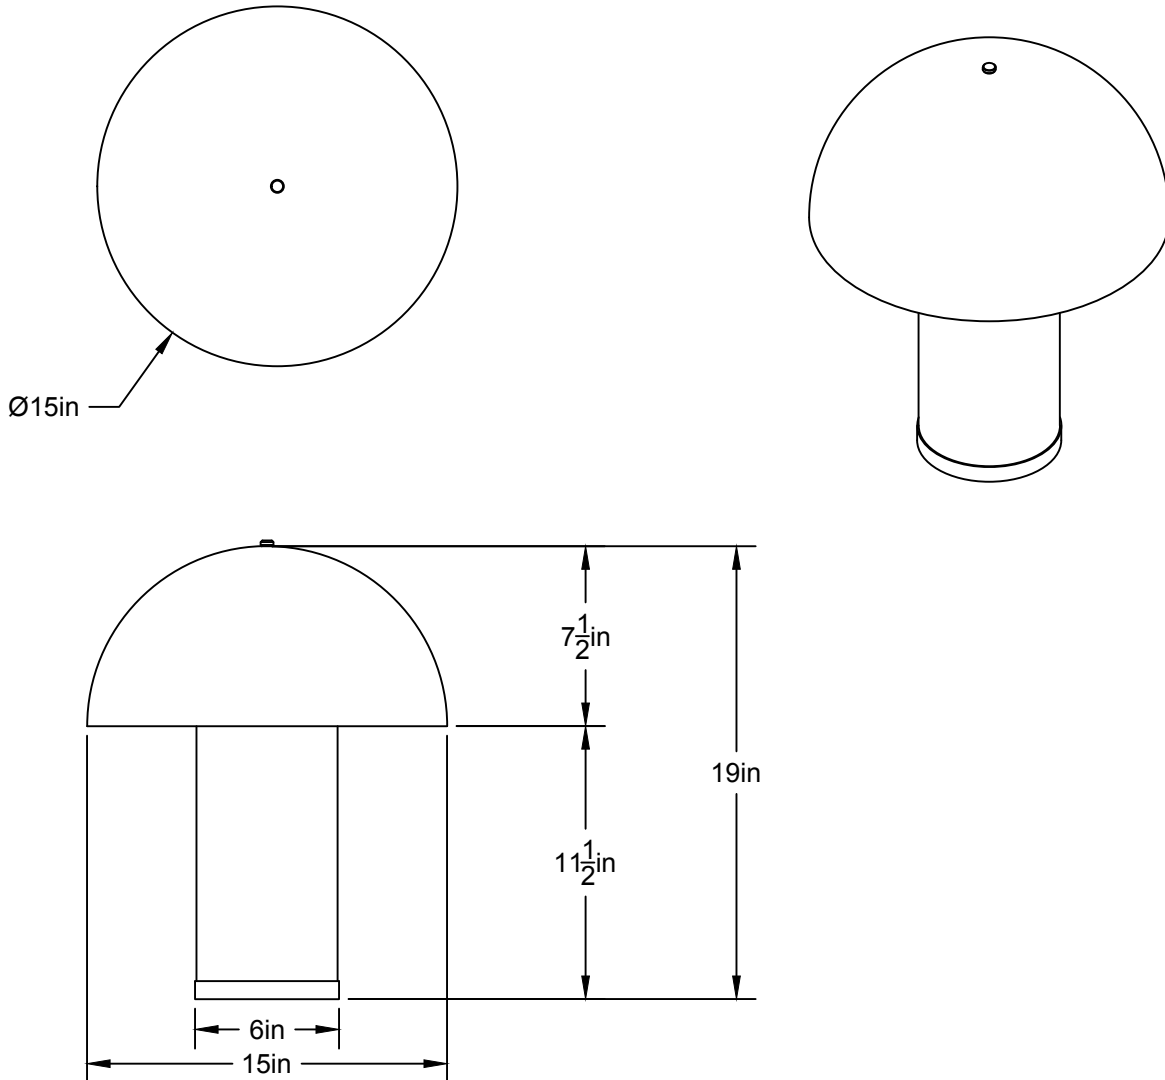

LIEN 3D:  
<https://a360.co/2JvOJ9z>

AMPOULE / BULB:  
G9-4W-CLEAR-2700K

DEL / LED  
1 BASE G9 SOCKET, 120 VOLTS, DIMMABLE, 100W MAX  
AMPOULE INCLUSE / BULB INCLUDED \*  
\*Détail sur fiche technique / Details on spec sheet\*