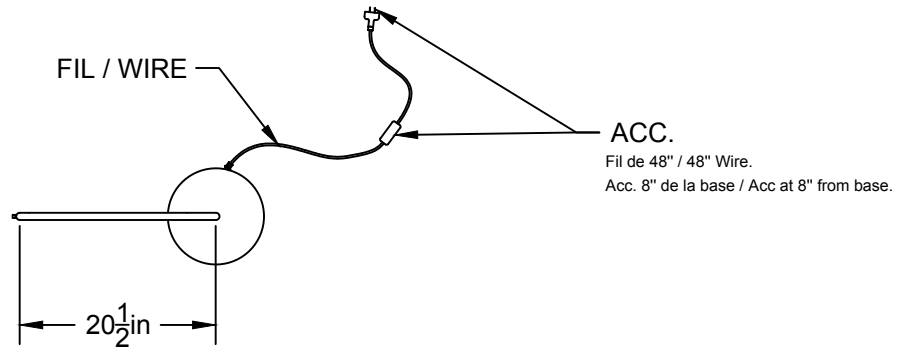

LIEN 3D:
<https://a360.co/30b6grN>

LA102

* Doit être livré sur palette /
Must be shipped on a pallet.

USAGE INTÉRIEUR SEULEMENT / INTERIOR USE ONLY
20150318-E475067

514.662.0352 | LUMINAIREAUTHENTIK.COM

All rights reserved to Authentik Lighting / Tous les droits sont réservés à Luminaire Authentik © 2020