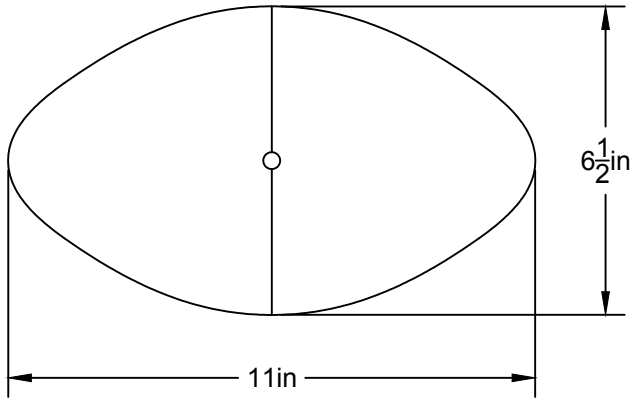

# LA

LUMINAIRE AUTHENTIK

LIEN 3D:  
<http://a360.co/2n7BAal>

AMPOULE / BULB:  
LED G25-7W-MILKY-2700K

DEL OU INCANDESCENT OR LED  
1 BASE E26 SOCKET, 120 VOLTS, DIMMABLE, 100W MAX