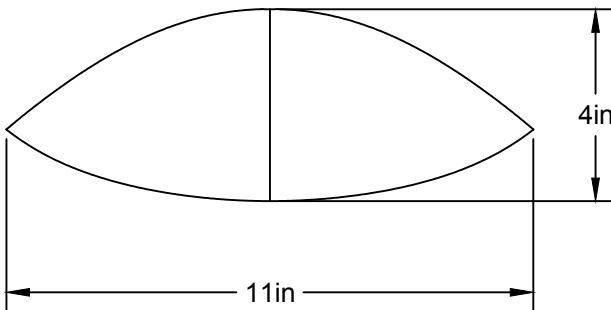

# LA

LUMINAIRE AUTHENTIK

LIEN 3D:  
<http://a360.co/2n7BAal>

AMPOULE / BULB:  
LED G25-7W-MILKY-2700K

DEL OU INCANDESCENT OR LED  
1 BASE E26 SOCKET, 120 VOLTS, DIMMABLE, 100W MAX