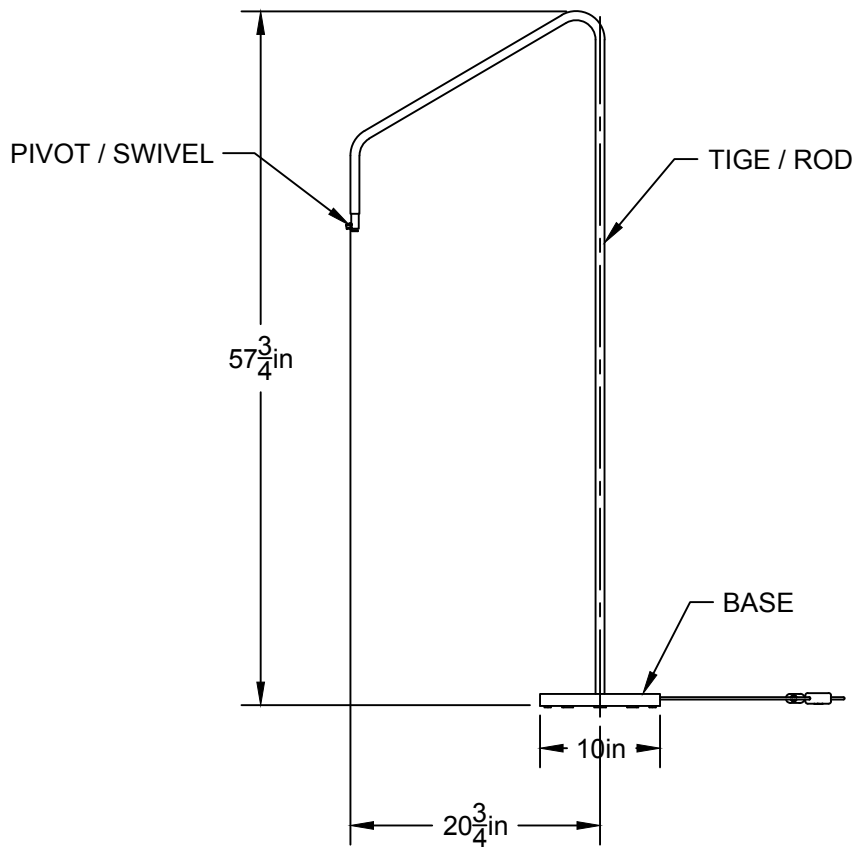

LIEN 3D:
<https://a360.co/30b6grN>

LA102

* Doit être livré sur palette /
Must be shipped on a pallet.

USAGE INTÉRIEUR SEULEMENT / INTERIOR USE ONLY
20150318-E475067

514.662.0352 | LUMINAIREAUTHENTIK.COM

All rights reserved to Authentik Lighting / Tous les droits sont réservés à Luminaire Authentik © 2020