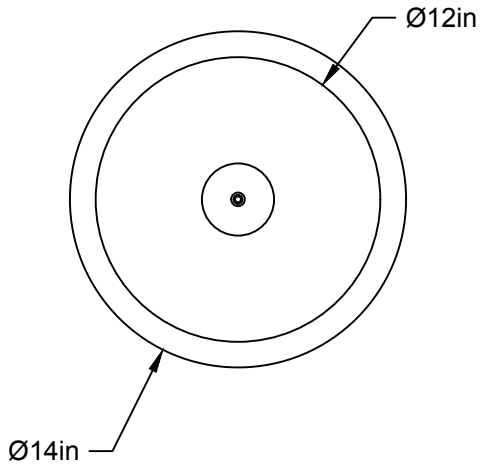

LA

LUMINAIRE AUTHENTIK

LIEN 3D:

<https://a360.co/3xlRsHS>

AMPOULE / BULB :

TALA SPHERE II - 8 WATT - 560 LUMENS -
2000K TO 2800K

INCANDESCENT / LED

1 BASE E26 SOCKET, 120 VOLTS, DIMMABLE, 100W MAX

BOULE DE VERRE - GLASS BALL (SI APPLICABLE)

FINIS - TEXTURE

QUINCAILLERIE - HARDWARE (SI APPLICABLE)

PIVOT - SWIVEL (SI APPLICABLE)

TIGE - ROD (SI APPLICABLE)

OPTION TIGE VERTICALE - VERTICAL ROD OPTION 4", 8", 12", 18"(\$), 24"(\$), 36"(\$)