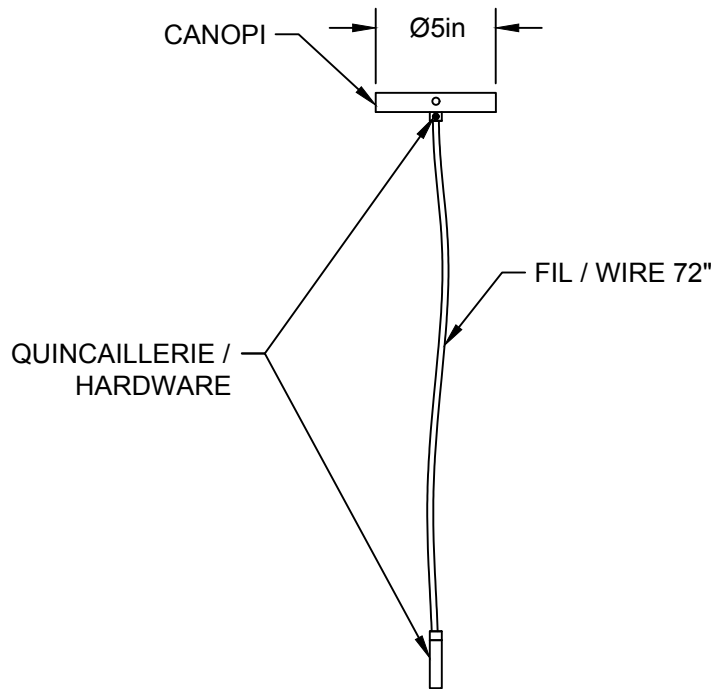

LIEN 3D:
<https://a360.co/3wvmOvs>

LA00

USAGE INTÉRIEUR SEULEMENT / INTERIOR USE ONLY
UL # 20150318-E475067

514.662.0352 | LUMINAIREAUTHENTIK.COM

All rights reserved to Authentik Lighting / Tous les droits sont réservés à Luminaire Authentik © 2020