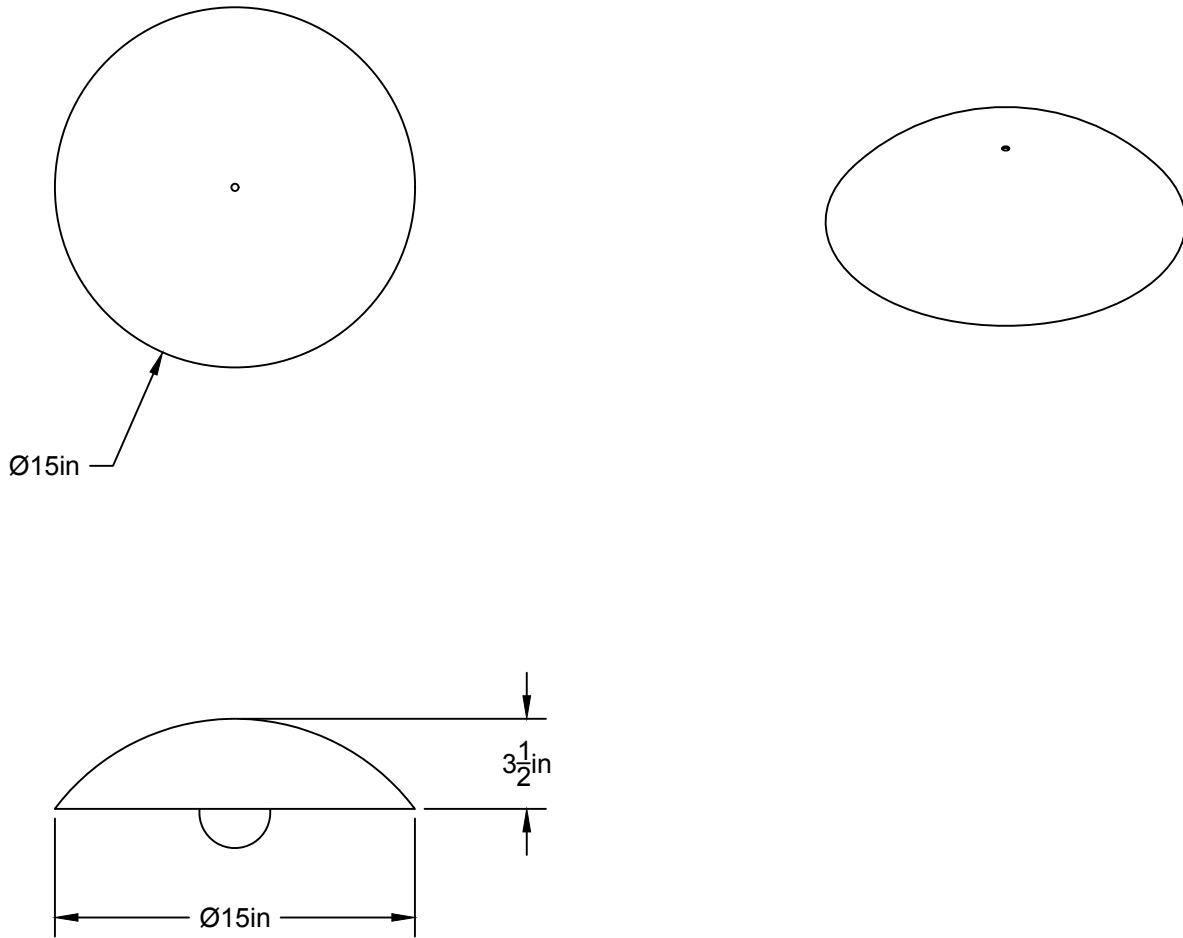

LIEN 3D:
<https://a360.co/3wqJFZi>

AMPOULE / BULB :
TALA SPHERE II - 8 WATT - 560 LUMENS -
2000K TO 2800K

INCANDESCENT / LED
1 BASE E26 SOCKET, 120 VOLTS, DIMMABLE, 100W MAX
AMPOULE INCLUSE / BULB INCLUDED*
Détail sur fiche technique / Details on spec sheet