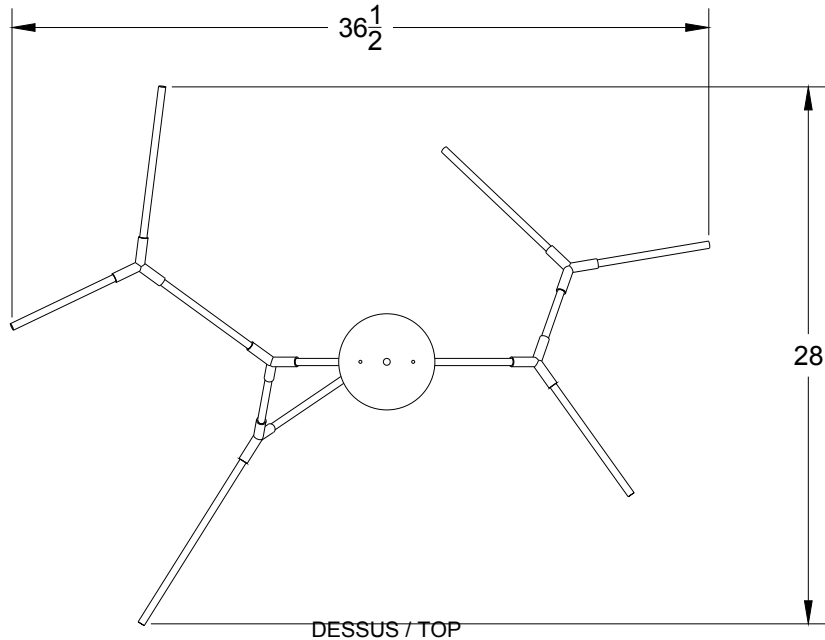

LIEN 3D:
<https://a360.co/2MpM4iN>

LA15

USAGE INTÉRIEUR/EXTÉRIEUR, INDOOR/OUTDOOR USE

UL # Certificat: 20150318-E475067

514.662.0352 | LUMINAIREAUTHENTIK.COM

All rights reserved to Authentik Lighting / Tous les droits sont réservés à Luminaire Authentik © 2018