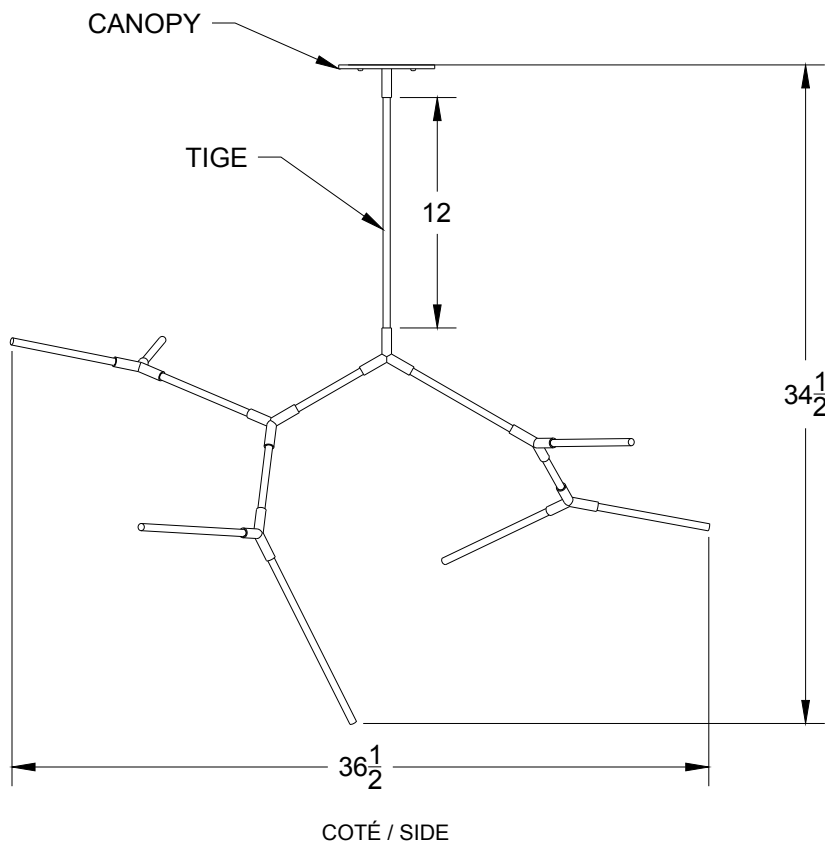

LIEN 3D:
<https://a360.co/2MpM4iN>

LA15

USAGE INTÉRIEUR/EXTÉRIEUR, INDOOR/OUTDOOR USE

UL # Certificat: 20150318-E475067

514.662.0352 | LUMINAIREAUTHENTIK.COM

All rights reserved to Authentik Lighting / Tous les droits sont réservés à Luminaire Authentik © 2018