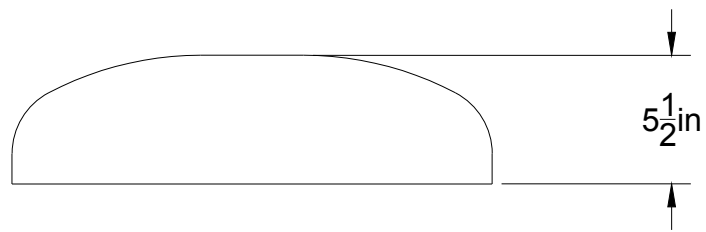

LIEN 3D:

LIEN 3D <https://a360.co/32rL7Mi>

DEL OU INCANDESCENT OR LED
1 BASE E26 SOCKET, 120 VOLTS, DIMMABLE, 100W MAX

BILLY20

USAGE INTÉRIEUR/EXTÉRIEUR, INDOOR/OUTDOOR USE

UL # Certificat: 20150318-E475067

514.662.0352 | LUMINAIREAUTHENTIK.COM

All rights reserved to Authentik Lighting / Tous les droits sont réservés à Luminaire Authentik © 2018