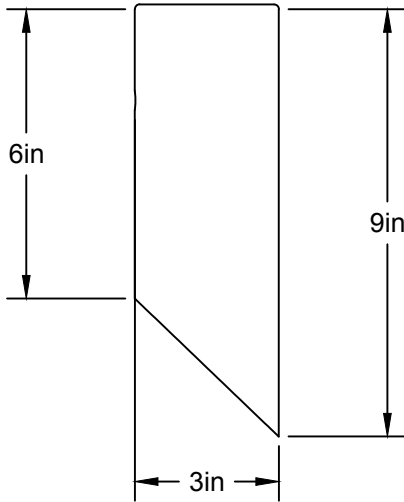

LIEN 3D:

<https://a360.co/2XAqWKQ>

AMPOULE / BULB :

TALA SPHERE I - 4 WATT - 220 LUMENS -
2000K TO 2800K

INCANDESCENT / LED

1 BASE E26 SOCKET, 120 VOLTS, DIMMABLE, 100W MAX

AMPOULE INCLUSE / BULB INCLUDED*

Détail sur fiche technique / Details on spec sheet