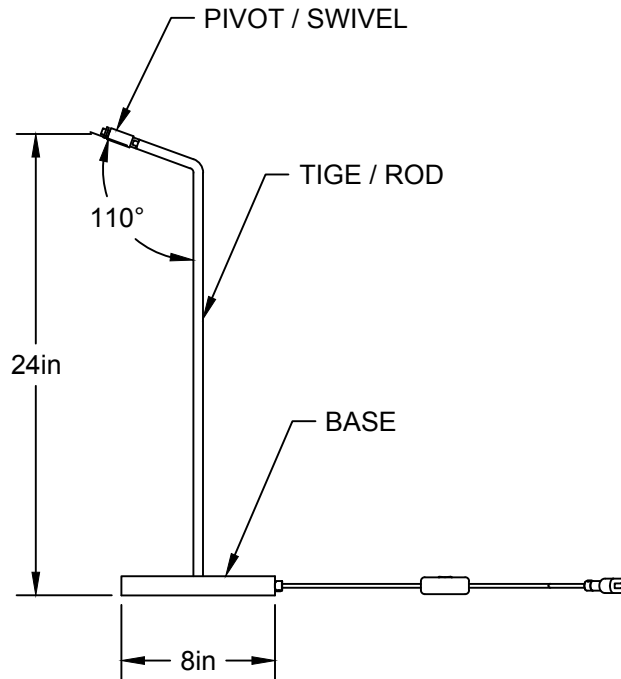

LIEN 3D:
<https://a360.co/2vjOs0J>

LA82

USAGE INTÉRIEUR SEULEMENT / INTERIOR USE ONLY
20150318-E475067

514.662.0352 | LUMINAIREAUTHENTIK.COM

All rights reserved to Authentik Lighting / Tous les droits sont réservés à Luminaire Authentik © 2020