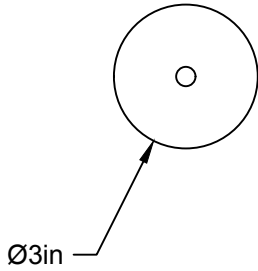

LIEN 3D:

<https://a360.co/2XAqWKQ>

AMPOULE / BULB :

TALA SPHERE I - 4 WATT - 220 LUMENS -
2000K TO 2800K

INCANDESCENT / LED

1 BASE E26 SOCKET, 120 VOLTS, DIMMABLE, 100W MAX

AMPOULE INCLUSE / BULB INCLUDED*

Détail sur fiche technique / Details on spec sheet