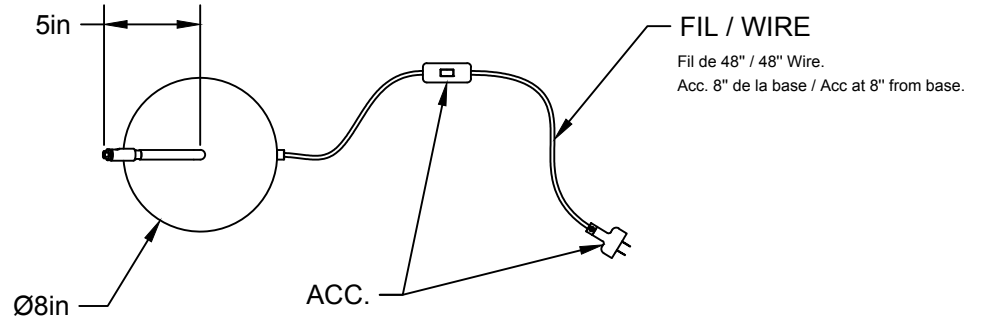

LIEN 3D:
<https://a360.co/2vjOs0J>

LA82

USAGE INTÉRIEUR SEULEMENT / INTERIOR USE ONLY
20150318-E475067

514.662.0352 | LUMINAIREAUTHENTIK.COM

All rights reserved to Authentik Lighting / Tous les droits sont réservés à Luminaire Authentik © 2020