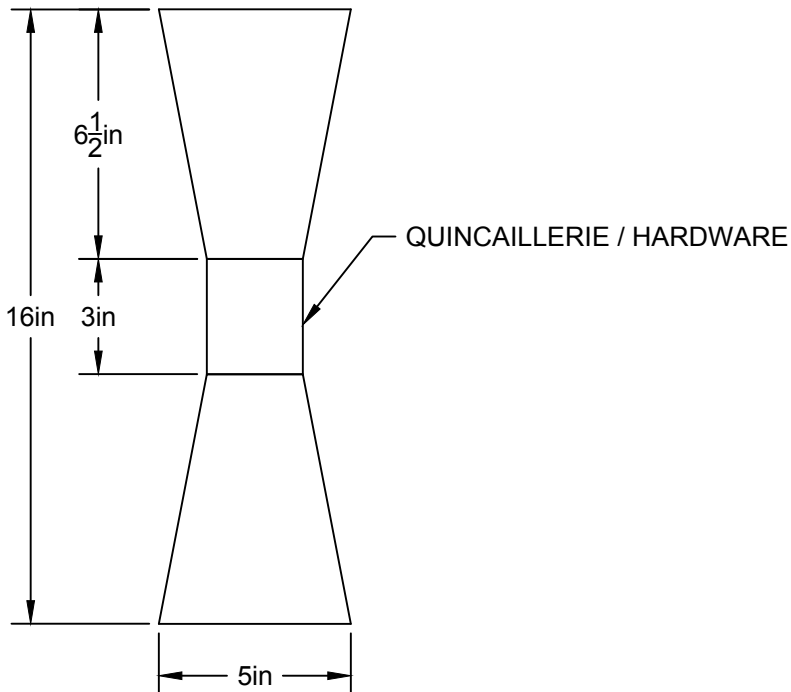

# LA

LUMINAIRE AUTHENTIK

**LIEN 3D:**

<http://a360.co/2E6A7IG>

**AMPOULE / BULB :**

TALA SPHERE II - 8 WATT - 560 LUMENS -  
2000K TO 2800K

INCANDESCENT / LED

1 BASE E26 SOCKET, 120 VOLTS, DIMMABLE, 100W MAX