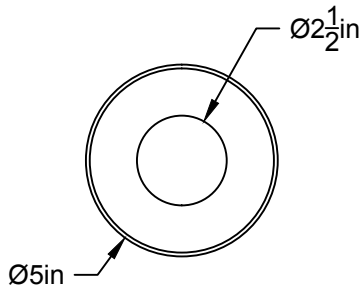

# LA

LUMINAIRE AUTHENTIK

**LIEN 3D:**

<http://a360.co/2E6A7IG>

**AMPOULE / BULB :**

TALA SPHERE II - 8 WATT - 560 LUMENS -  
2000K TO 2800K

INCANDESCENT / LED

1 BASE E26 SOCKET, 120 VOLTS, DIMMABLE, 100W MAX