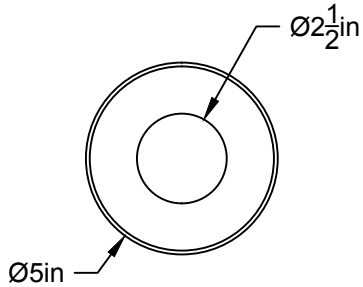

LA

LUMINAIRE AUTHENTIK

LIEN 3D:

<https://a360.co/3gpHrni>

AMPOULE / BULB :

TALA SPHERE II - 8 WATT - 560 LUMENS -
2000K TO 2800K

INCANDESCENT / LED

1 BASE E26 SOCKET, 120 VOLTS, DIMMABLE, 100W MAX