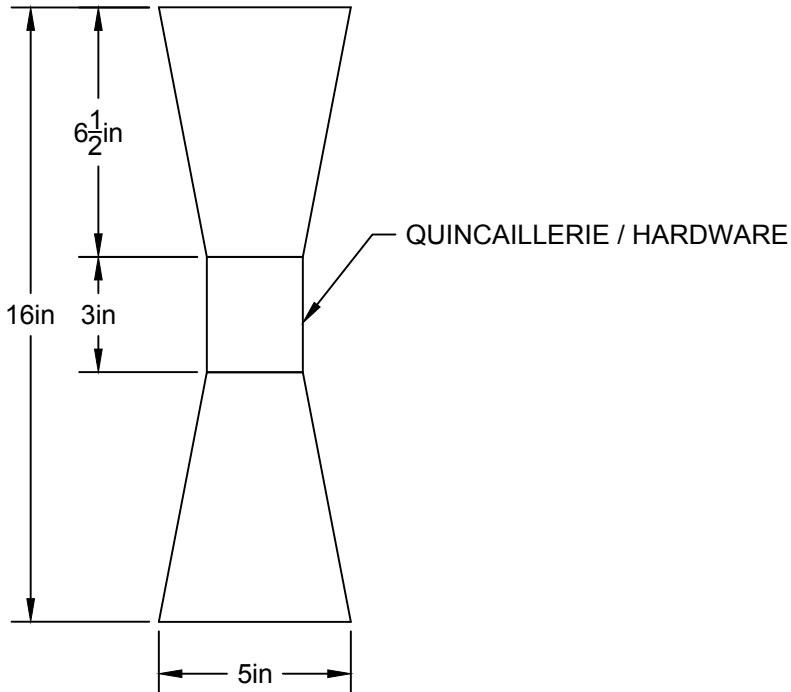

LA

LUMINAIRE AUTHENTIK

LIEN 3D:

<https://a360.co/3gpHrni>

AMPOULE / BULB :

TALA SPHERE II - 8 WATT - 560 LUMENS -
2000K TO 2800K

INCANDESCENT / LED

1 BASE E26 SOCKET, 120 VOLTS, DIMMABLE, 100W MAX