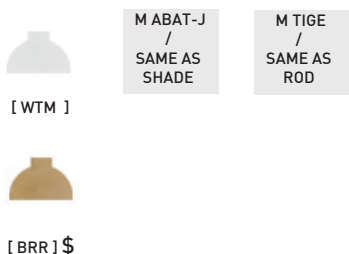

CANOPY - FINIS