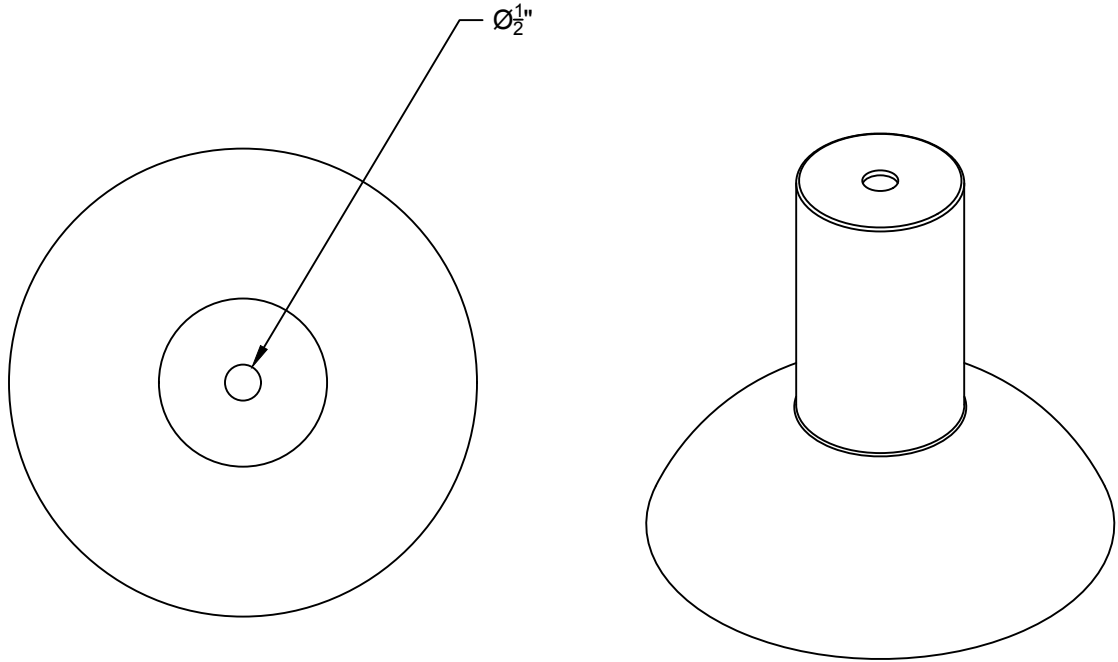

LIEN 3D:

<https://a360.co/2KIXKxP>

DEL OU INCANDESCENT OR LED
1 BASE E26 SOCKET, 120 VOLTS, DIMMABLE, 100W MAX

MEKKO 05

USAGE INTÉRIEUR SEULEMENT, INDOOR USE ONLY

UL # Certificat: 20150318-E475067

514.662.0352 | LUMINAIREAUTHENTIK.COM

All rights reserved to Authentik Lighting / Tous les droits sont réservés à Luminaire Authentik © 2018