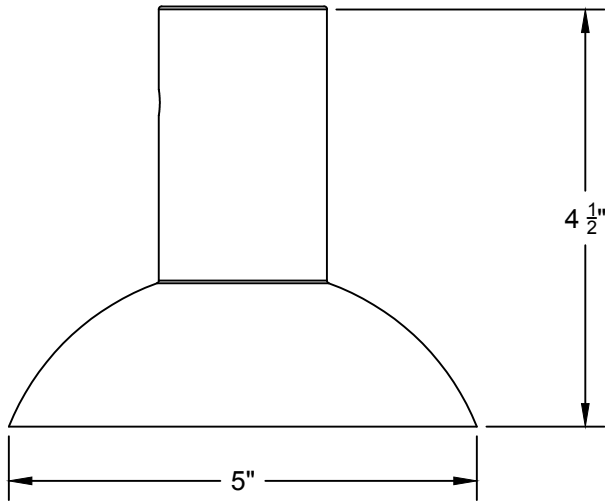

LIEN 3D:

<https://a360.co/2KIXKxP>

DEL OU INCANDESCENT OR LED
1 BASE E26 SOCKET, 120 VOLTS, DIMMABLE, 100W MAX

MEKKO 05

USAGE INTÉRIEUR SEULEMENT, INDOOR USE ONLY

UL # Certificat: 20150318-E475067

514.662.0352 | LUMINAIREAUTHENTIK.COM

All rights reserved to Authentik Lighting / Tous les droits sont réservés à Luminaire Authentik © 2018