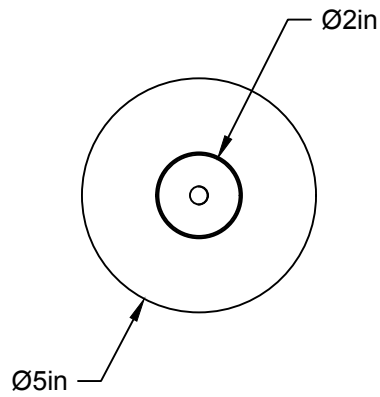

LA

LUMINAIRE AUTHENTIK

LIEN 3D:

<https://a360.co/2RZCA2U>

AMPOULE / BULB :

TALA SPHERE II - 8 WATT - 560 LUMENS -
2000K TO 2800K

INCANDESCENT / LED

1 BASE E26 SOCKET, 120 VOLTS, DIMMABLE, 100W MAX