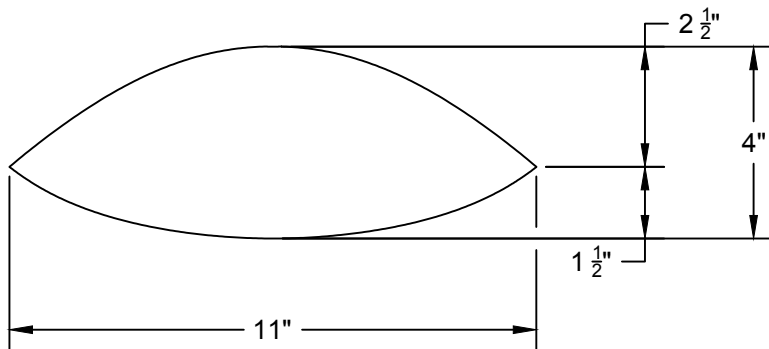

LIEN 3D:

<http://a360.co/2n7BAaI>

DEL OU INCANDESCENT OR LED
1 BASE E26 SOCKET, 120 VOLTS, DIMMABLE, 100W MAX

COQUELICOT 11

USAGE INTÉRIEUR SEULEMENT, INDOOR USE ONLY

UL # Certificat: 20150318-E475067

514.662.0352 | LUMINAIREAUTHENTIK.COM

All rights reserved to Authentik Lighting / Tous les droits sont réservés à Luminaire Authentik © 2018