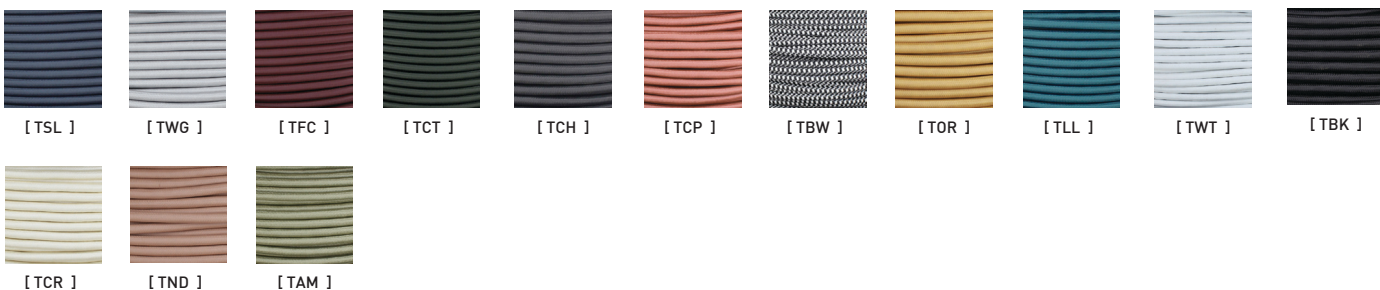

FIL - WIRE (SI APPLICABLE)