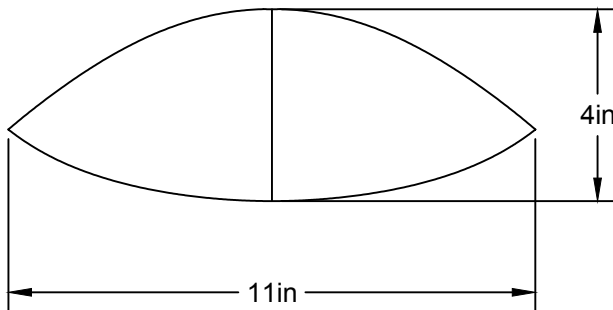

LIEN 3D:
<http://a360.co/2n7BAal>

AMPOULE / BULB:
LED G25-7W-MILKY-2700K

DEL OU INCANDESCENT OR LED
1 BASE E26 SOCKET, 120 VOLTS, DIMMABLE, 100W MAX

COQUELICOT 11

GROUPE B

USAGE INTÉRIEUR/EXTÉRIEUR, INDOOR/OUTDOOR USE
UL # Certificat: 20150318-E475067