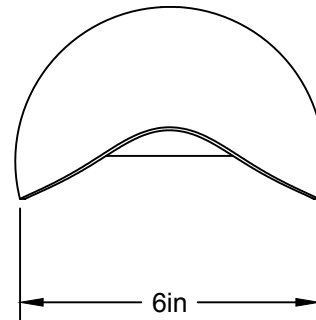

LIEN 3D:
<http://a360.co/2n7BAal>

AMPOULE / BULB:
LED G25-7W-MILKY-2700K

DEL OU INCANDESCENT OR LED
1 BASE E26 SOCKET, 120 VOLTS, DIMMABLE, 100W MAX

COQUELICOT 11

GROUPE B

USAGE INTÉRIEUR/EXTÉRIEUR, INDOOR/OUTDOOR USE
UL # Certificat: 20150318-E475067