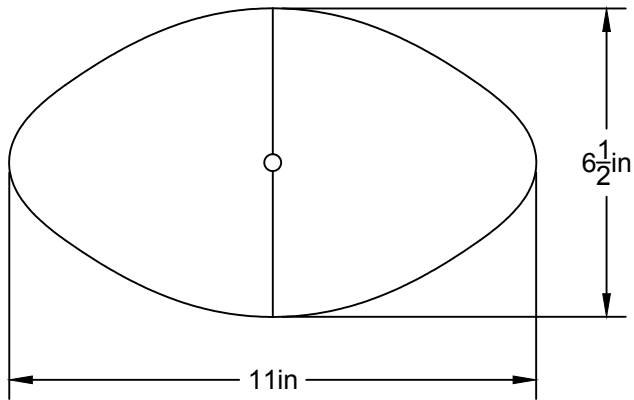

LIEN 3D:
<http://a360.co/2n7BAal>

AMPOULE / BULB:
LED G25-7W-MILKY-2700K

DEL OU INCANDESCENT OR LED
1 BASE E26 SOCKET, 120 VOLTS, DIMMABLE, 100W MAX

COQUELICOT 11

GROUPE B

USAGE INTÉRIEUR/EXTÉRIEUR, INDOOR/OUTDOOR USE
UL # Certificat: 20150318-E475067