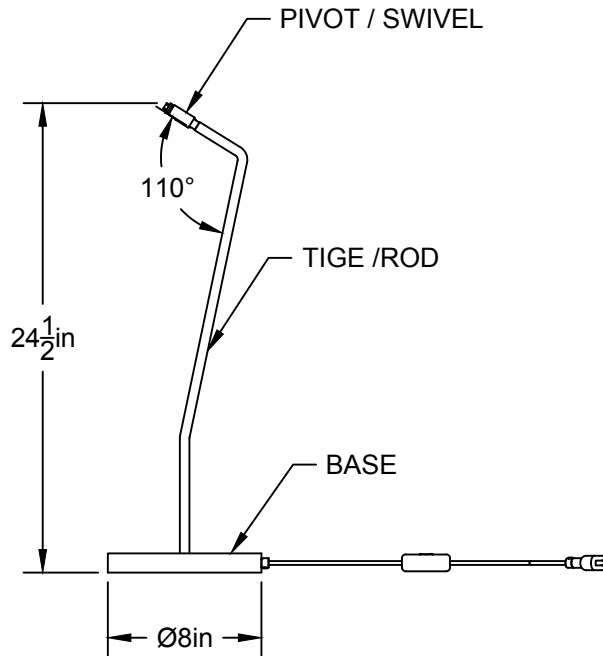

LIEN 3D:
<https://a360.co/2viOpSJ>

LA88

USAGE INTÉRIEUR SEULEMENT / INTERIOR USE ONLY
20150318-E475067

514.662.0352 | LUMINAIREAUTHENTIK.COM

All rights reserved to Authentik Lighting / Tous les droits sont réservés à Luminaire Authentik © 2020