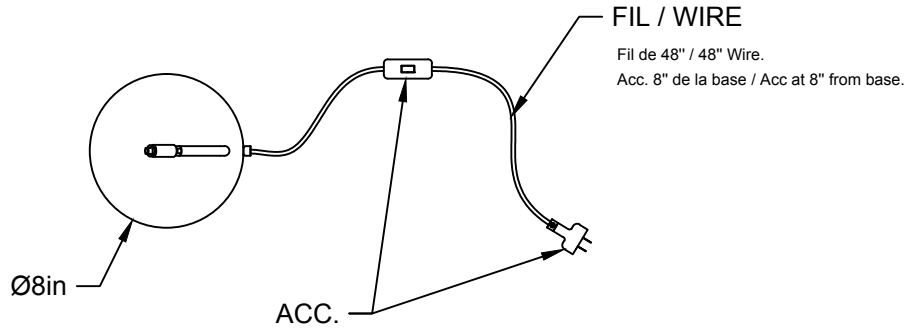

LIEN 3D:
<https://a360.co/2viOpSJ>

LA88

USAGE INTÉRIEUR SEULEMENT / INTERIOR USE ONLY
20150318-E475067

514.662.0352 | LUMINAIREAUTHENTIK.COM

All rights reserved to Authentik Lighting / Tous les droits sont réservés à Luminaire Authentik © 2020