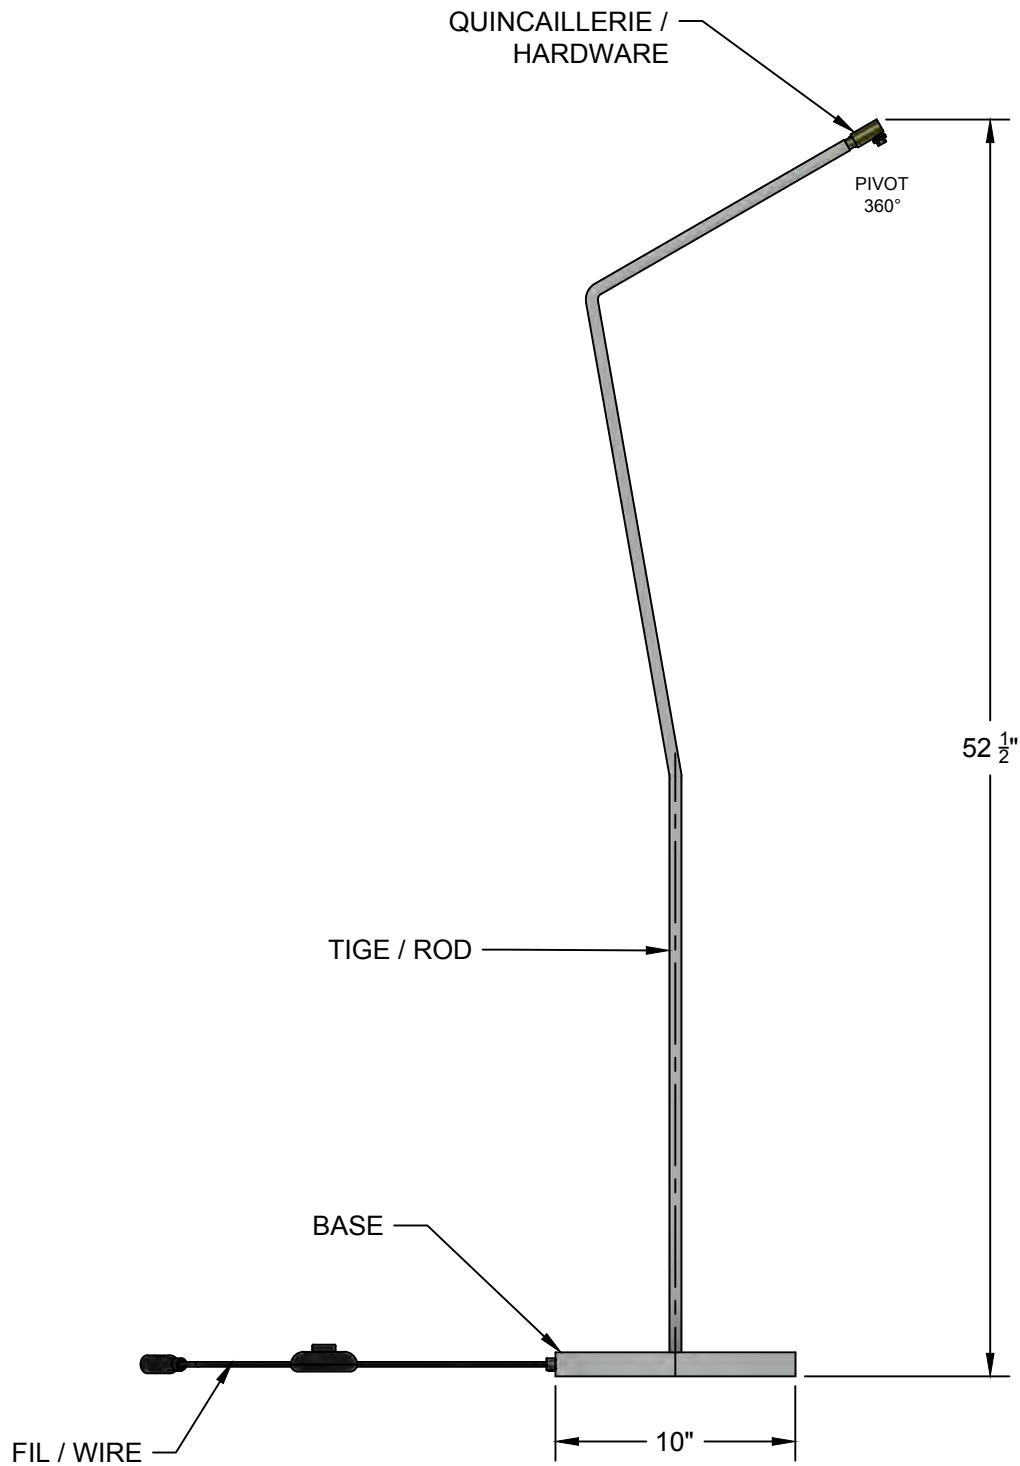

LIEN 3D:
<https://a360.co/2vgq2oV>

CÔTÉ / SIDE

LA87

USAGE INTÉRIEUR SEULEMENT / INTERIOR USE ONLY
20150318-E475067

514.662.0352 - LUMINAIREAUTHENTIK.COM

All rights reserved to Authentik Lighting / Tous les droits sont réservés à Luminaire Authentik © 2018