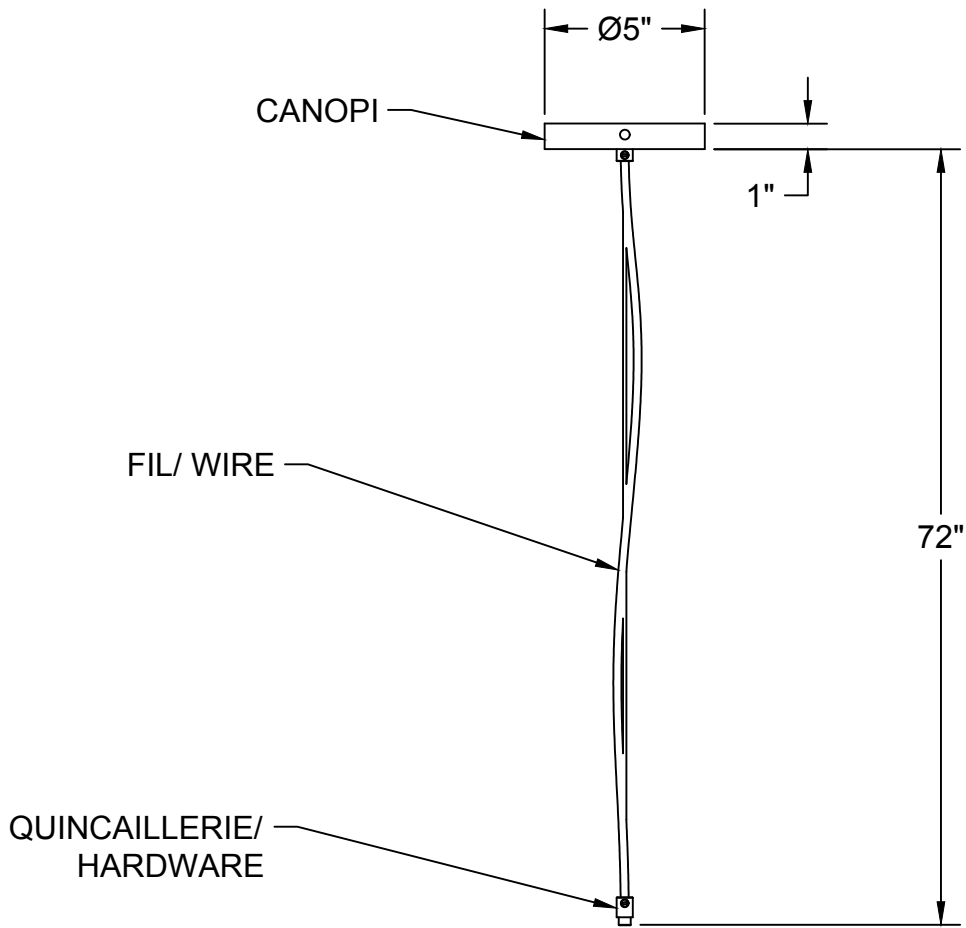

LIEN 3D:
<https://a360.co/2qAsggc>

LA00

USAGE INTÉRIEUR SEULEMENT / INTERIOR USE ONLY
UL # 20150318-E475067

514.662.0352 - LUMINAIREAUTHENTIK.COM

All rights reserved to Authentik Lighting / Tous les droits sont réservés à Luminaire Authentik © 2018