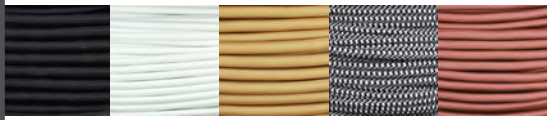

LA00

COULEUR DU FIL / WIRE COLOUR :