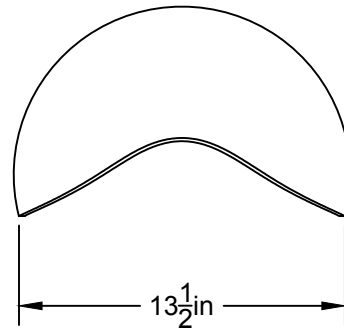

LIEN 3D:  
<https://a360.co/2GzmcgH>

AMPOULE / BULB :  
LED G25-7W-MILKY-2700K

DEL OU INCANDESCENT OR LED  
1 BASE E26 SOCKET, 120 VOLTS, DIMMABLE, 100W MAX