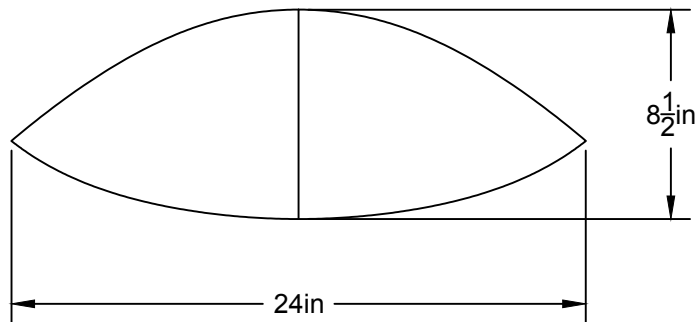

LIEN 3D:  
<https://a360.co/2GzmcgH>

AMPOULE / BULB :  
LED G25-7W-MILKY-2700K

DEL OU INCANDESCENT OR LED  
1 BASE E26 SOCKET, 120 VOLTS, DIMMABLE, 100W MAX