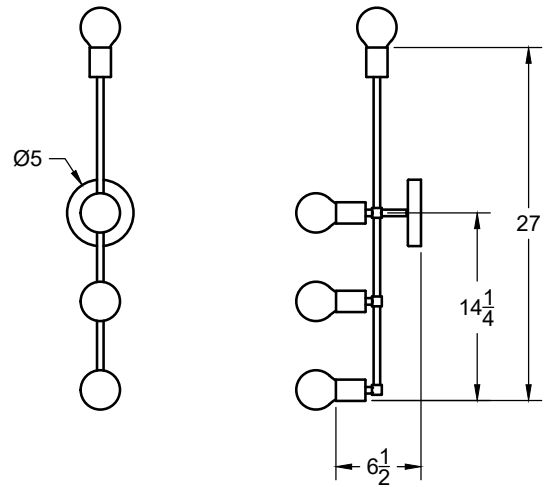

CCT0056

<http://a360.co/2C1oLRr>

#	
NOTE	
HARDWARE	
CANOPY	
CANOPY TYPE	

BRASS AND STEEL HARDWARE, POWDER COATED
STEEL CANOPY, POWDER COATED

INDOOR USE ONLY

LED OR INCANDESCENT / E26 SOCKET
100 WATTS MAX / 120 VOLTS
DIMMABLE

UL # CERTIFICAT : 20150318-E475067