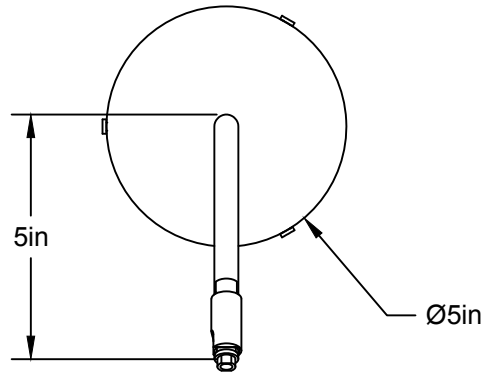

LIEN 3D:
<https://a360.co/2ysXgCU>

LA55

USAGE INTÉRIEUR SEULEMENT / INTERIOR USE ONLY
20150318-E475067

514.662.0352 | LUMINAIREAUTHENTIK.COM

All rights reserved to Authentik Lighting / Tous les droits sont réservés à Luminaire Authentik © 2020