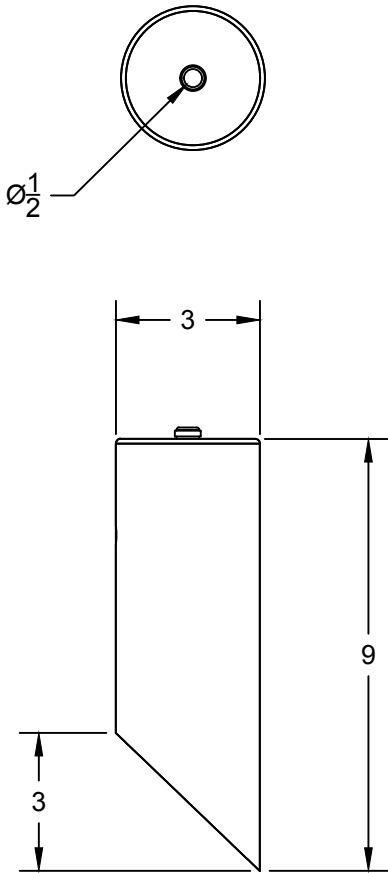

LIEN 3D:  
<http://a360.co/2Dzyg1T>

AMPOULE / BULB :  
LED T9-4W-CLEAR-2700K

DEL OU INCANDESCENT OR LED  
1 BASE E26 SOCKET, 120 VOLTS, DIMMABLE, 100W MAX