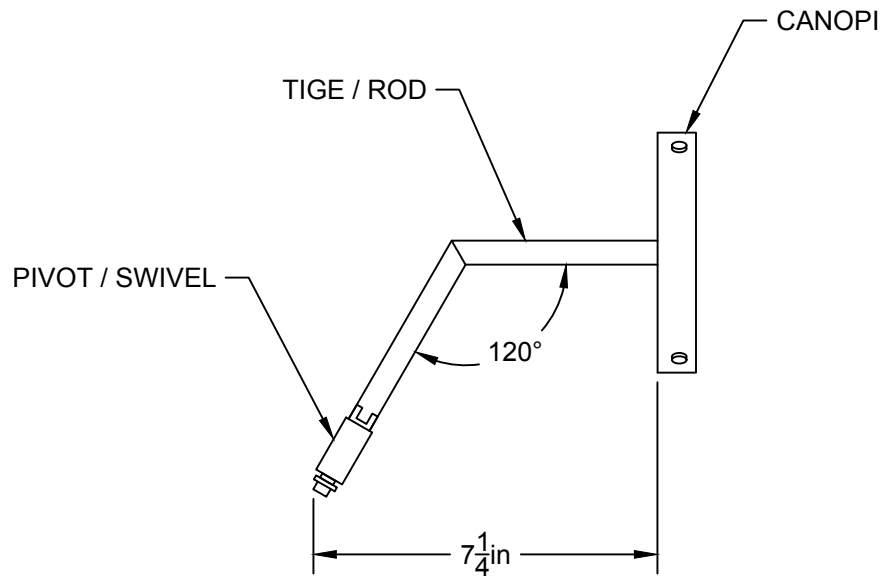

LIEN 3D:
<https://a360.co/2ysXgCU>

LA55

USAGE INTÉRIEUR SEULEMENT / INTERIOR USE ONLY
20150318-E475067

514.662.0352 | LUMINAIREAUTHENTIK.COM

All rights reserved to Authentik Lighting / Tous les droits sont réservés à Luminaire Authentik © 2020