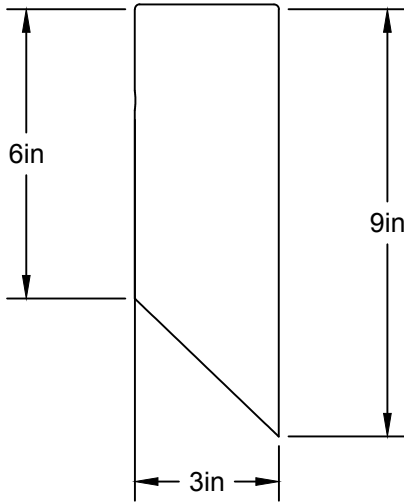

# LA

LUMINAIRE AUTHENTIK

**LIEN 3D:**

<https://a360.co/2XAqWKQ>

**AMPOULE / BULB :**

TALA SPHERE I - 4 WATT - 220 LUMENS -  
2000K TO 2800K

INCANDESCENT / LED

1 BASE E26 SOCKET, 120 VOLTS, DIMMABLE, 100W MAX