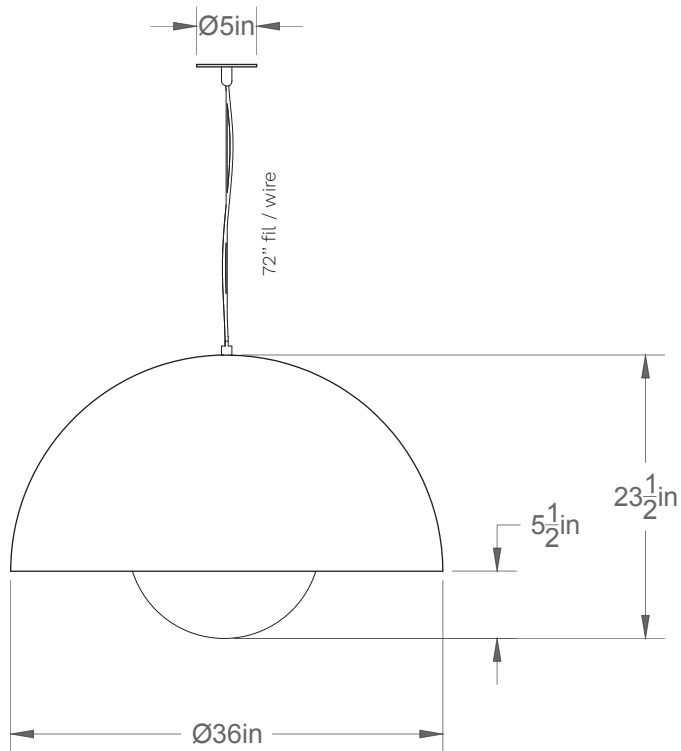

Pour tous les fichiers 3D, incluant CAD, Revit et IES,
visitez le www.luminaireauthentik.com / For 3D drawings of all products,
including CAD, Revit and IES files, please visit www.luminaireauthentik.com

Avant/Front