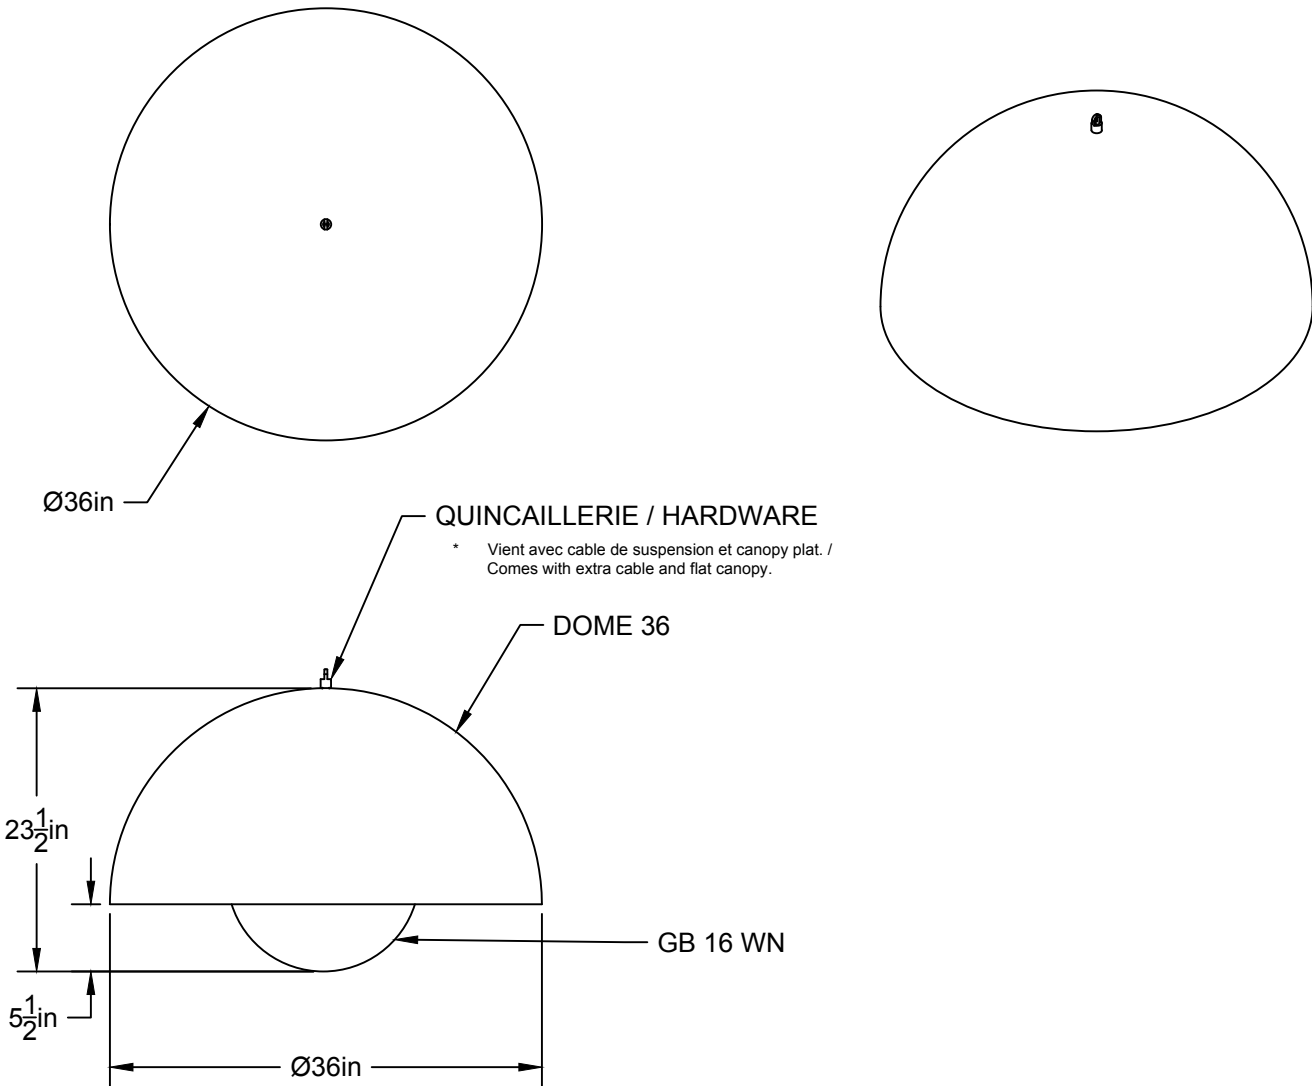

LIEN 3D:
<https://a360.co/3wyupK4>

AMPOULE / BULB :
TALA SPHERE II - 8 WATT - 560 LUMENS -
2000K TO 2800K

INCANDESCENT / LED
1 BASE E26 SOCKET, 120 VOLTS, DIMMABLE, 100W MAX
AMPOULE INCLUSE / BULB INCLUDED*
Détail sur fiche technique / Details on spec sheet