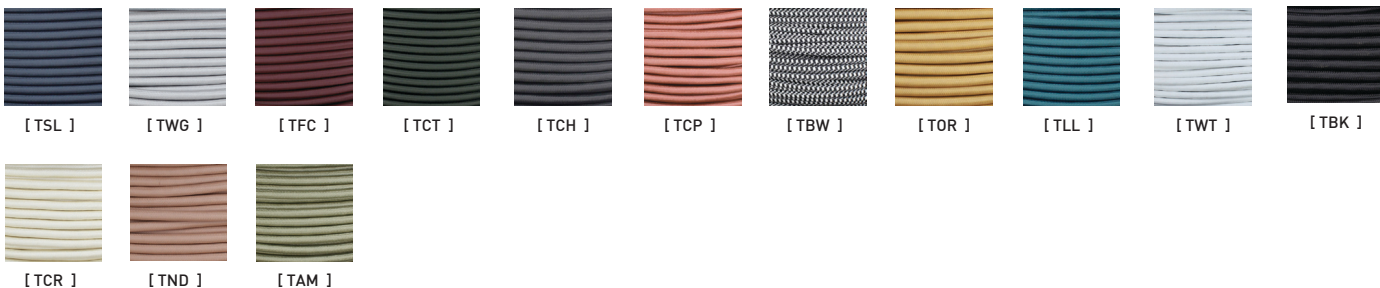

FIL - WIRE (SI APPLICABLE)