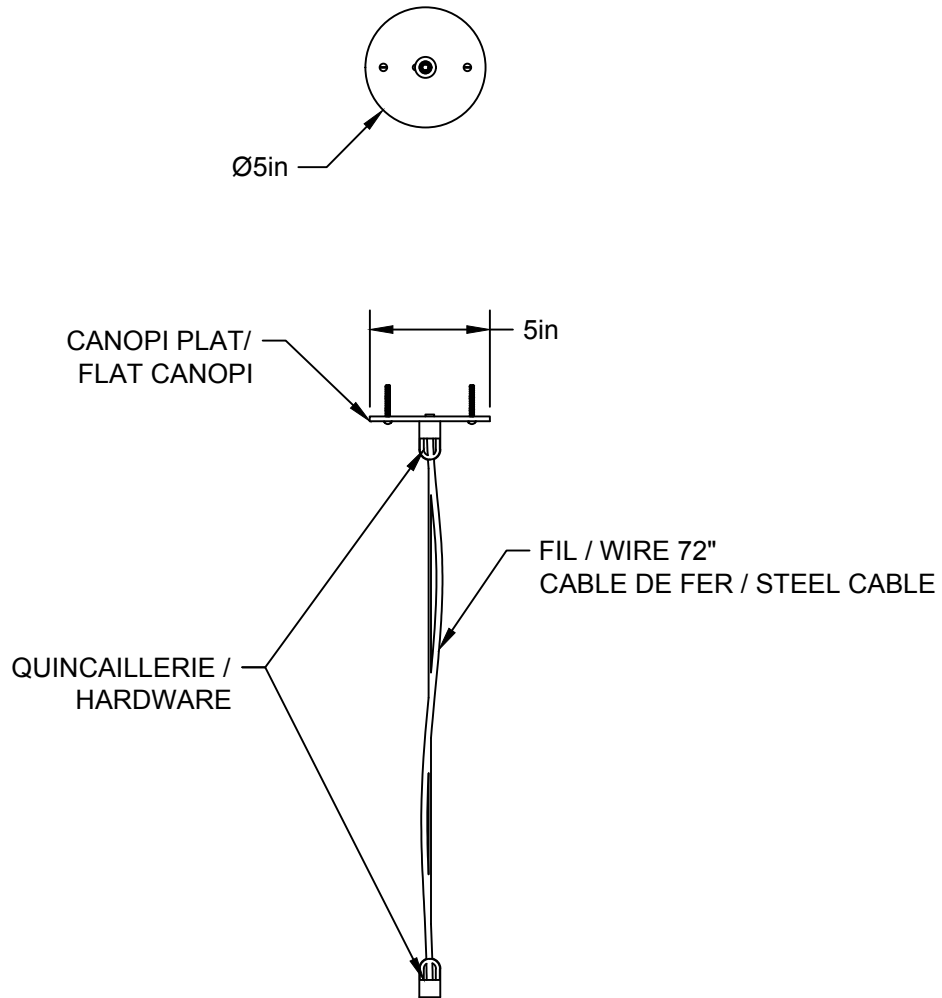

LIEN 3D:
<https://a360.co/3IHQT70>

LA00

USAGE INTÉRIEUR SEULEMENT / INTERIOR USE ONLY
UL # 20150318-E475067

514.662.0352 | LUMINAIREAUTHENTIK.COM

All rights reserved to Authentik Lighting / Tous les droits sont réservés à Luminaire Authentik © 2020