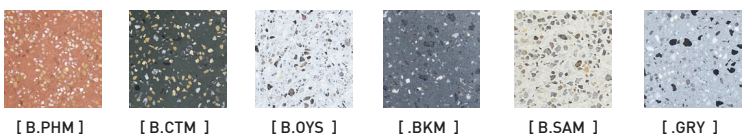

TABLEAU DE RÉFÉRENCE

| CODE | RÉFÉRENCE/ REFERENCE | BENJAMIN MOORE REF. | RAL REF. |
|----------|---|---------------------|-----------|
| [WTM] | BLANC MAT - MATT WHITE | CC-10 | PC1211 |
| [WTL] | BLANC LUSTRÉ - GLOSSY WHITE | CC-10 | PSS-5690 |
| [WGL] | GLACIER LUSTRÉ - GLOSSY WHITE GREY | 2131-70 | 7035 |
| [BKM] | NOIR MAT - MATT BLACK | 2120-10 | ESS-4441 |
| [BKL] | NOIR LUSTRÉ - GLOSSY BLACK | 2120-10 | USS-2603 |
| [CHM] | CHARCOAL MAT - MATT CHARCOAL | 2124-10 | UMB-6578 |
| [CNM] | CHAMPAGNE MAT - MATT CHAMPAGNE | CC-574 | PTB-5604 |
| [ORM] | OR MAT - MATT GOLD | HC-17 | EMS-0940 |
| [BZM] | BRONZE MAT - MATT BRONZE | HC-76 | PMB-10019 |
| [GYL] | GRIS LUSTRÉ - GLOSSY GREY | 2127-40 | 7000 |
| [SLM] | ARDOISE MAT - MATT SLATE | HC-155 | PTB-6882 |
| [NVL] | MARINE LUSTRÉ - GLOSSY NAVY | CC-932 | 5011 |
| [BML] | BLEU MINUIT LUSTRÉ - GLOSSY MIDNIGHT BLUE | CC-842 | 5001 |
| [TLM] | BLEU SARCELLE MAT - MATT TEAL BLUE | 2053-20 | PSB-6776 |
| [DGL] | VERT FONCÉ LUSTRÉ - GLOSSY DARK GREEN | 2050-20 | 6004 |
| [CTL] | CACTUS LUSTRÉ - GLOSSY CACTUS | HC-135 | PSB-4632 |
| [MGL] | VERT MENTHE LUSTRÉ - GLOSSY MINT GREEN | 2035-50 | PSB-6473 |
| [SGL] | VERT SUPÉRIEUR LUSTRÉ - GLOSSY SUPERIOR GREEN | HC-137 | PSB-5728 |
| [MGM] | VERT MENTHE MAT - MATT MINT GREEN | HC-125 | PSB-4407 |
| [VCL] | VERT CLASSIQUE LUSTRÉ - GLOSSY CLASSIC GREEN | 2038-10 | PSB-4075 |
| [POL] | PORCELAINE LUSTRÉ - GLOSSY PORCELAIN | 2114-40 | USS-6790 |
| [NDL] | VIEUX ROSE LUSTRÉ - GLOSSY NUDE | CC-350 | PGB-1992 |
| [CRL] | CRÈME LUSTRÉ - GLOSSY CREAM | CC-50 | 9001 |
| [SAM] | SABLE MAT - MATT SAND | CC-490 | PSB-6872 |
| [WHM] | BLÉ MAT - MATT WHEAT | HC-2 | PSB-6996 |
| [PHM] | PÊCHE MAT - MATT PEACH | CC-186 | PSB-6817 |
| [AYL] | JAUNE ANTIQUE LUSTRÉ - GLOSSY ANTIQUE YELLOW | HC-54 | PSS-3019 |
| [YYL] | JAUNE LUSTRÉ - GLOSSY YELLOW | 2023-30 | 1018 |
| [OGL] | ORANGE LUSTRÉ - GLOSSY ORANGE | 2009-10 | 2002 |
| [REL] | ROUGE LUSTRÉ - GLOSSY RED | 2087-10 | USS-6790 |
| [FCM] | FLAT CURRENT MAT - MATT FLAT CURRENT | PM-17 | PSB-8106 |
| [TMM] | TRIP MAUVE MAT - MATT PURPLE TRIP | CC-2 | PSB-6645 |
| [CYL] | CANYON LUSTRÉ - GLOSSY CANYON | 2174-10 | 8004 |
| [CPO] | CUIVRE OPAQUE COPPER | | PMB-4934 |
| [MBL] | MARRON BRUN LUSTRÉ - GLOSSY BROW COPPER | 2113-10 | PMB-1387 |
| [POM] | PORELAIN MAT - MATT PORCELAIN | 2113-50 | USB-10218 |
| [CYM] | CANYON MAT - MATT CANYON | 2174-10 | PSB-10219 |
| [WGM] | GLACIER MAT - MATT WHITE GREY | HC-170 | PSB-6634 |
| [DGM] | VERT FONCÉ MAT - MATT DARK GREEN | 2054-10 | PSB-10220 |
| [CPM] | CUIVRE MAT - MATT COPPER | CC-96 | UPB-4650 |
| [CPL] | CUIRE LUSTRÉ - GLOSSY COPPER | 2167-10 | PPS-5162 |
| [SGM] | GRIS DOUX MAT - SOFT MATT GREY | HC-165 | PSB-6634 |
| [OWM] | BLANC CASSÉ MAT - MATT OFF WHITE | OC-37 | |
| [BGM] | BEIGE MAT - BEIGE MATT | OC-15 | |
| [BRR] | LAITON BRUT - UNFINISHED BRASS | | |
| [NIR] | NICKEL BRUT - UNFINISHED NICKEL | | |
| [GB.O] | OPALE - OPALE | | |
| [GB.C] | CLAIR - CLEAR | | |
| [GB.M] | AMBRÉ - AMBER | | |
| [GB.K] | FUMÉ - SMOKE | | |
| [GB.P] | ROSE - PINK | | |
| [GB.U] | SAUMON - SALMON | | |
| [GB.V] | VERT - GREEN | | |
| [GB.T] | TURQUOISE - TURQUOISE | | |
| [TSL] | TISSU.ARDOISE - SLATE | | |
| [TWG] | TISSU.GLACIER - WHITE GREY | | |
| [TFC] | TISSU.FLAT CURRENT | | |
| [TCT] | TISSU.CACTUS | | |
| [TCH] | TISSU.CHARCOAL | | |
| [TCP] | TISSU.CUIVRE - COPPER | | |
| [TBW] | TISSU.NOIR ET BLANC - BLACK AND WHITE | | |
| [TOR] | TISSU.OR - GOLD | | |
| [TTL] | TISSU.SARCELLE - TEAL | | |
| [TWT] | TISSU.BLANC - WHITE | | |
| [TBK] | TISSU.NOIR - BLACK | | |
| [TCR] | TISSU.CRÈME - CREAM | | |
| [TAM] | TISSU.ARMÉ - ARMY | | |
| [TND] | TISSU.NUDE | | |