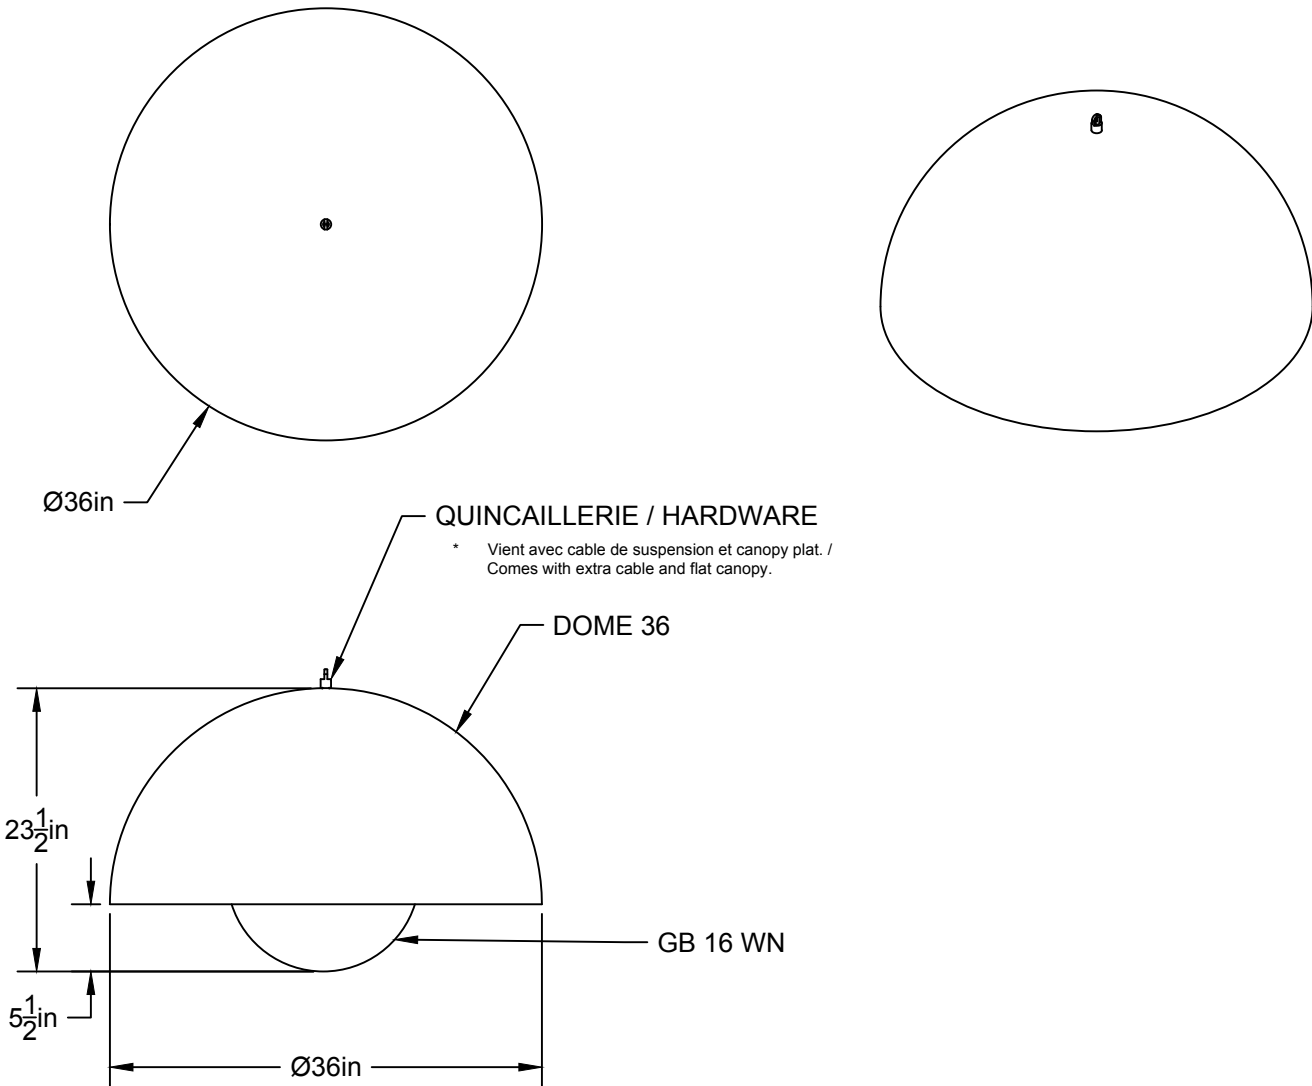

**LIEN 3D:**  
<https://a360.co/2ZgKL9v>

**AMPOULE / BULB :**  
TALA SPHERE II - 8 WATT - 560 LUMENS -  
2000K TO 2800K

INCANDESCENT / LED  
1 BASE E26 SOCKET, 120 VOLTS, DIMMABLE, 100W MAX  
AMPOULE INCLUSE / BULB INCLUDED\*  
\*Détail sur fiche technique / Details on spec sheet\*