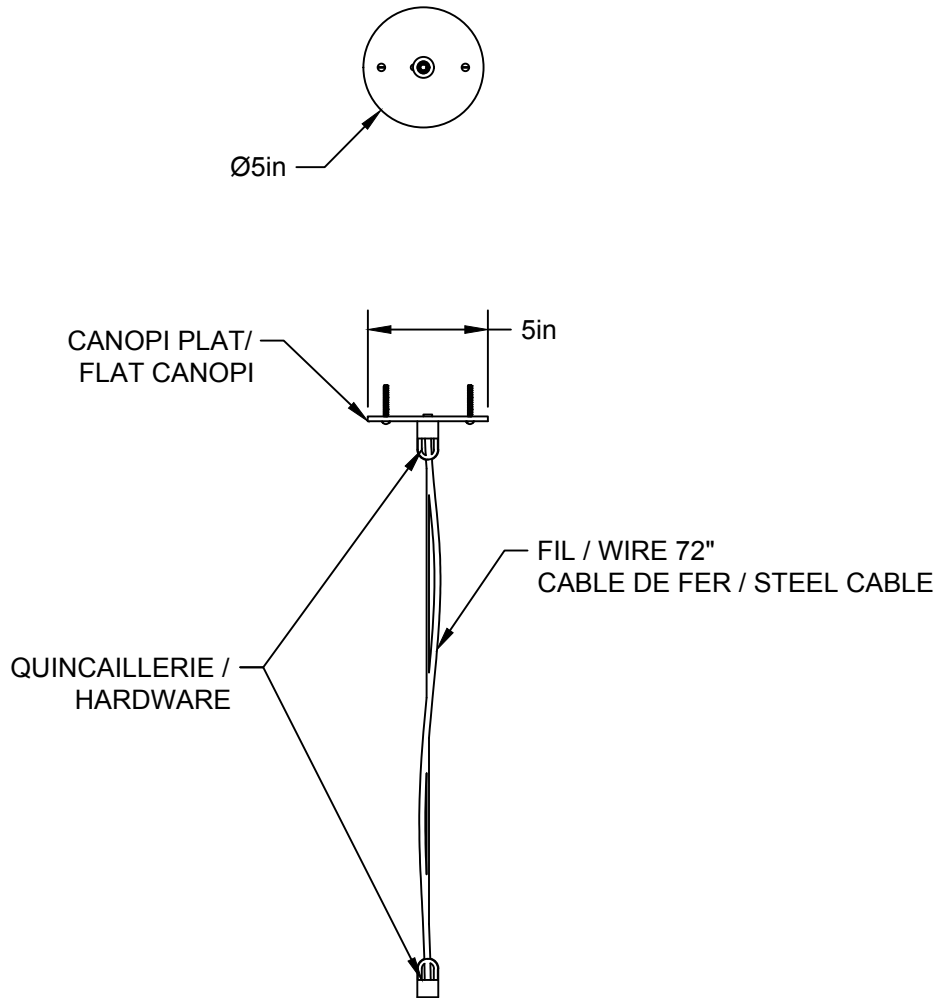

LIEN 3D:
<https://a360.co/2qAsggc>

LA00

USAGE INTÉRIEUR SEULEMENT / INTERIOR USE ONLY
20150318-E475067

514.662.0352 | LUMINAIREAUTHENTIK.COM

All rights reserved to Authentik Lighting / Tous les droits sont réservés à Luminaire Authentik © 2020