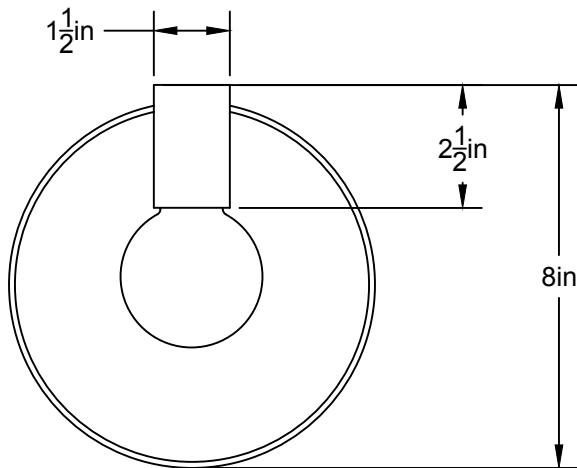

# LA

LUMINAIRE AUTHENTIK

**LIEN 3D:**

<https://a360.co/3pTRJzc>

**AMPOULE / BULB :**

TALA SPHERE II - 8 WATT - 560 LUMENS -  
2000K TO 2800K

INCANDESCENT / LED

1 BASE E26 SOCKET, 120 VOLTS, DIMMABLE, 100W MAX