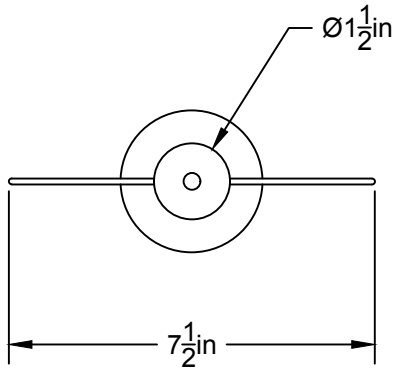

# LA

LUMINAIRE AUTHENTIK

**LIEN 3D:**

<https://a360.co/3pTRJzc>

**AMPOULE / BULB :**

TALA SPHERE II - 8 WATT - 560 LUMENS -  
2000K TO 2800K

INCANDESCENT / LED

1 BASE E26 SOCKET, 120 VOLTS, DIMMABLE, 100W MAX