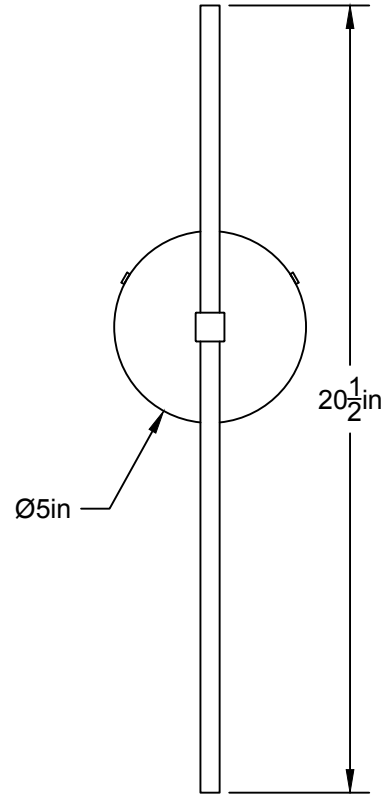

LIEN 3D:
<https://a360.co/3pWHwSA>

LA53

USAGE INTÉRIEUR SEULEMENT / INTERIOR USE ONLY
UL # 20150318-E475067

514.662.0352 | LUMINAIREAUTHENTIK.COM

All rights reserved to Authentik Lighting / Tous les droits sont réservés à Luminaire Authentik © 2020