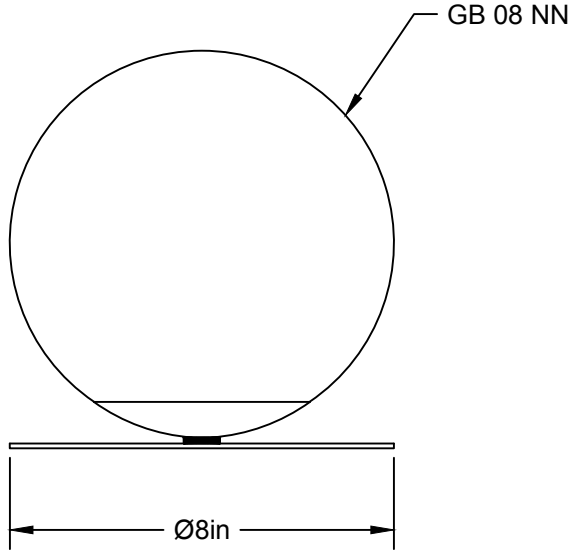

LIEN 3D:
<https://a360.co/2TXgGxJ>

AMPOULE / BULB :
TALA SPHERE II - 8 WATT - 560 LUMENS -
2000K TO 2800K

INCANDESCENT / LED
1 BASE E26 SOCKET, 120 VOLTS, DIMMABLE, 100W MAX
AMPOULE INCLUSE / BULB INCLUDED*
Détail sur fiche technique / Details on spec sheet