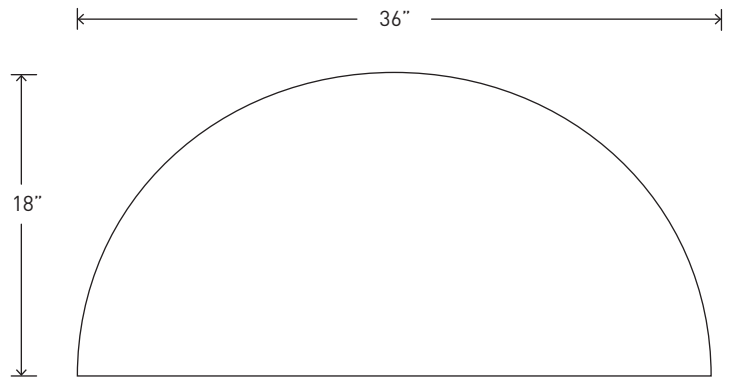

Dome 36

1/8" 

Canopi plaque acier / Steel plate canopy

Abat-jour en aluminium, peinture cuite, couleur au choix
/ Aluminium lamp shade, choice of powder coating colors
Quincaillerie en laiton et acier / Brass and steel accessories
/ Ampoule non incluse / Bulb not included
DEL ou Incandescent / LED or Incandescent
115 volts
100 watt max (Incandescent)
Base E26 Socket