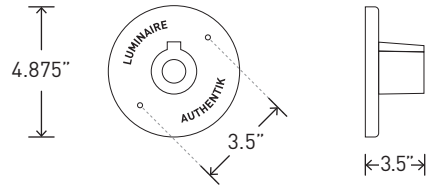

Knowlton AK 4 - 5 - 6

Canopi Industriel

Abat-jour en aluminium, peinture cuite, couleur au choix / Aluminium lamp shade, choice of powder coating colors
 Quincaillerie en aluminium et acier / Aluminium and steel accessories / Ampoule non incluse / Bulb not included
 DEL ou Incandescent / LED or Incandescent
 115 volts
 100 watt max (Incandescent)
 Base E26 Socket