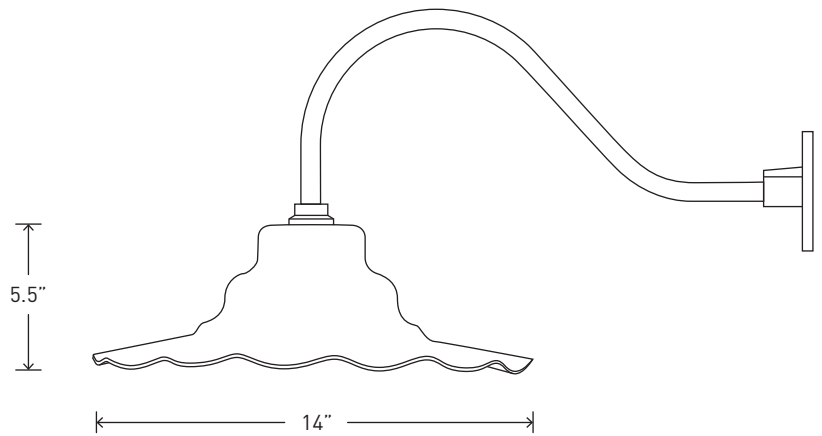

Knowlton AK 4 - 5 - 6

Canopi Industriel

Abat-jour en aluminium, peinture cuite, couleur au choix / Aluminium lamp shade, choice of powder coating colors
 Quincaillerie en aluminium et acier / Aluminium and steel accessories / Ampoule non incluse / Bulb not included
 DEL ou Incandescent / LED or Incandescent
 115 volts
 100 watt max (Incandescent)
 Base E26 Socket