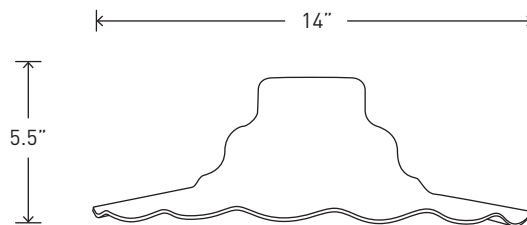

Knowlton AK

Canopi Industriel

Abat-jour en aluminium, peinture cuite, couleur au choix / Aluminium lamp shade, choice of powder coating colors
Quincaillerie en aluminium et acier / Aluminium and steel accessories / Ampoule non incluse / Bulb not included
DEL ou Incandescent / LED or Incandescent
115 volts
100 watt max (Incandescent)
Base E26 Socket