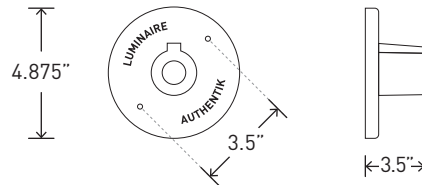

Knowlton AK

Canopi Industriel

Abat-jour en aluminium, peinture cuite, couleur au choix / Aluminium lamp shade, choice of powder coating colors
Quincaillerie en aluminium et acier / Aluminium and steel accessories / Ampoule non incluse / Bulb not included
DEL ou Incandescent / LED or Incandescent
115 volts
100 watt max (Incandescent)
Base E26 Socket