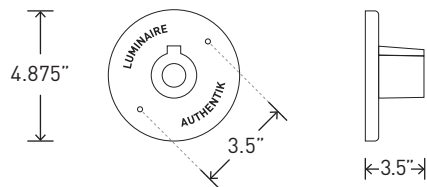

Fulford 15 AK 44 - 45 - 46

Canopi Industriel

Abat-jour en aluminium, peinture cuite, couleur au choix / Aluminium lamp shade, choice of powder coating colors
 Quincaillerie en aluminium et acier / Aluminium and steel accessories / Ampoule non incluse / Bulb not included
 DEL ou Incandescent / LED or Incandescent
 120 volts
 100 watt max (Incandescent)
 Base E26 Socket