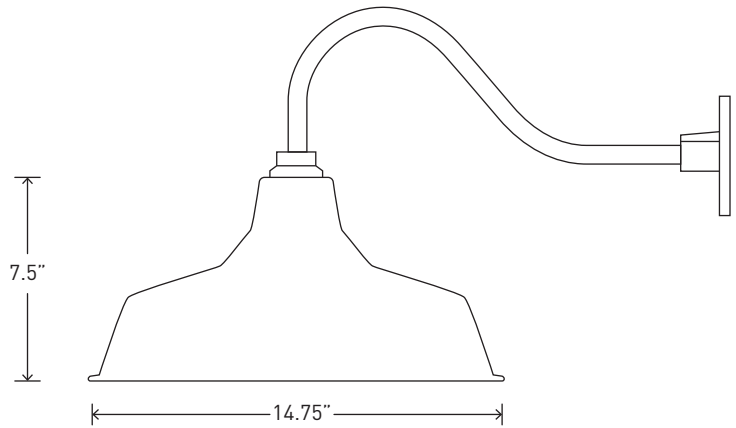

Fulford 15 AK 44 - 45 - 46

Canopi Industriel

Abat-jour en aluminium, peinture cuite, couleur au choix / Aluminium lamp shade, choice of powder coating colors
 Quincaillerie en aluminium et acier / Aluminium and steel accessories / Ampoule non incluse / Bulb not included
 DEL ou Incandescent / LED or Incandescent
 120 volts
 100 watt max (Incandescent)
 Base E26 Socket