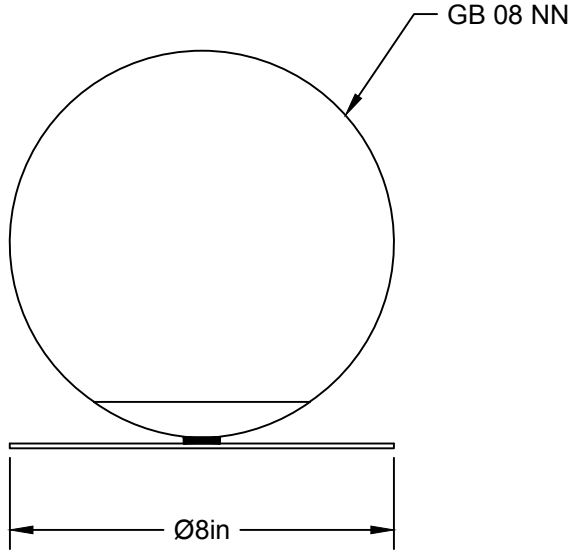

LIEN 3D:  
<https://a360.co/2zDts7r>

AMPOULE / BULB :  
TALA SPHERE II - 8 WATT - 560 LUMENS -  
2000K TO 2800K

INCANDESCENT / LED  
1 BASE E26 SOCKET, 120 VOLTS, DIMMABLE, 100W MAX  
AMPOULE INCLUSE / BULB INCLUDED\*  
\*Détail sur fiche technique / Details on spec sheet\*