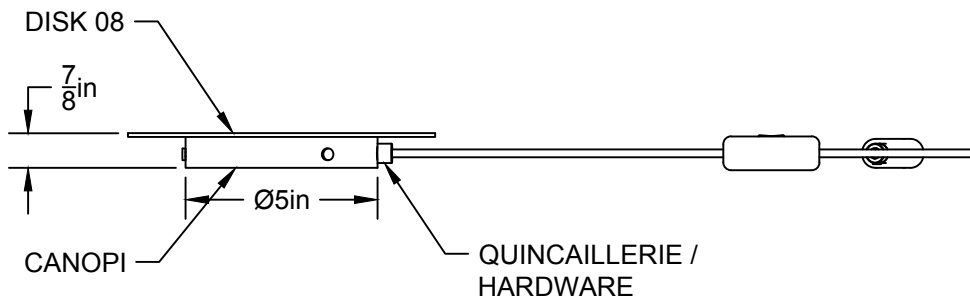

LIEN 3D:
<https://a360.co/2vIE7SP>

LA80

* Fil de 48" / 48" Wire.
* Acc. 8" de la base / Acc at 8" from base.

USAGE INTÉRIEUR SEULEMENT / INTERIOR USE ONLY
20150318-E475067

514.662.0352 | LUMINAIREAUTHENTIK.COM

All rights reserved to Authentik Lighting / Tous les droits sont réservés à Luminaire Authentik © 2020