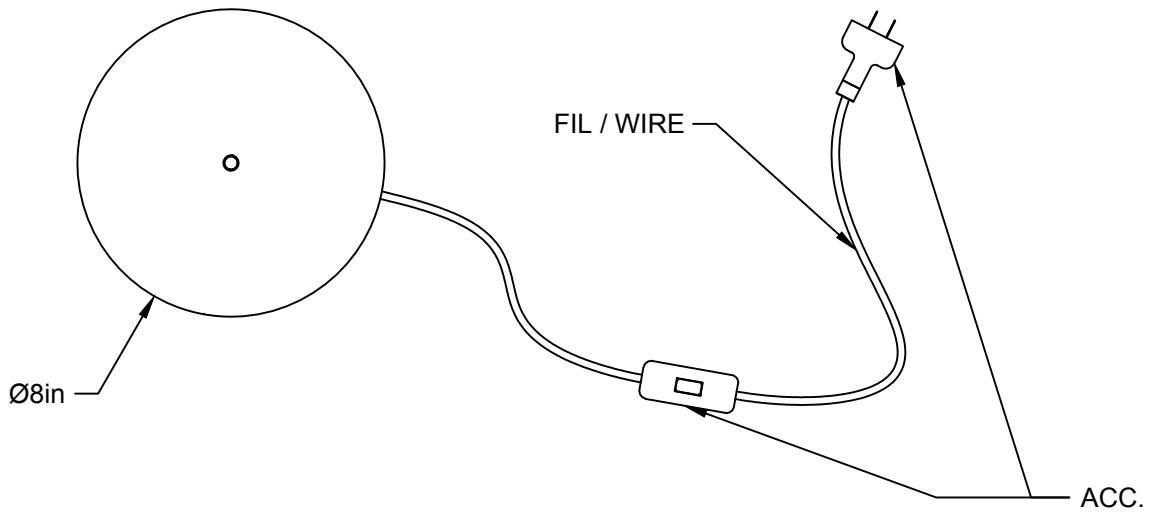

LIEN 3D:
<https://a360.co/2vIE7SP>

LA80

* Fil de 48" / 48" Wire.
* Acc. 8" de la base / Acc at 8" from base.

USAGE INTÉRIEUR SEULEMENT / INTERIOR USE ONLY
20150318-E475067

514.662.0352 | LUMINAIREAUTHENTIK.COM

All rights reserved to Authentik Lighting / Tous les droits sont réservés à Luminaire Authentik © 2020