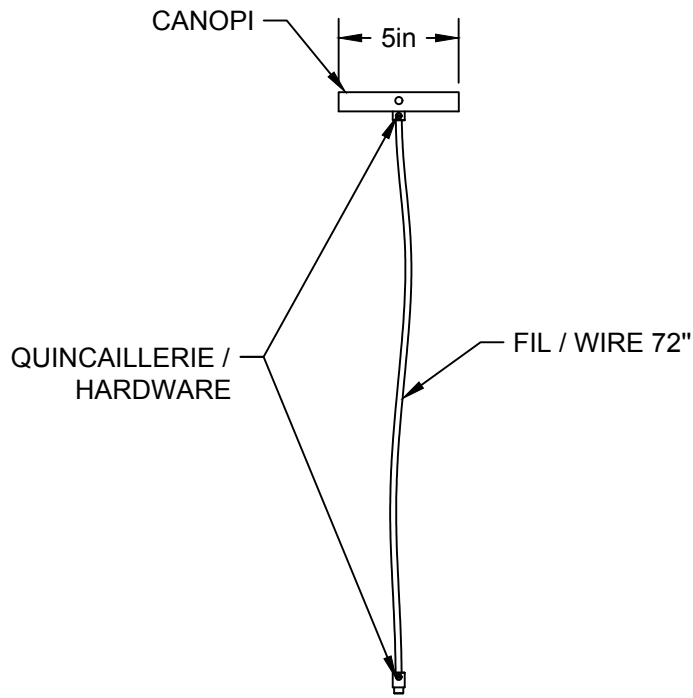

LIEN 3D:
<https://a360.co/2qAsggc>

LA00

USAGE INTÉRIEUR SEULEMENT / INTERIOR USE ONLY
UL # 20150318-E475067

514.662.0352 | LUMINAIREAUTHENTIK.COM

All rights reserved to Authentik Lighting / Tous les droits sont réservés à Luminaire Authentik © 2020