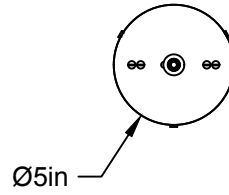

LIEN 3D:
<https://a360.co/2qAsggc>

LA00

USAGE INTÉRIEUR SEULEMENT / INTERIOR USE ONLY
UL # 20150318-E475067

514.662.0352 | LUMINAIREAUTHENTIK.COM

All rights reserved to Authentik Lighting / Tous les droits sont réservés à Luminaire Authentik © 2020