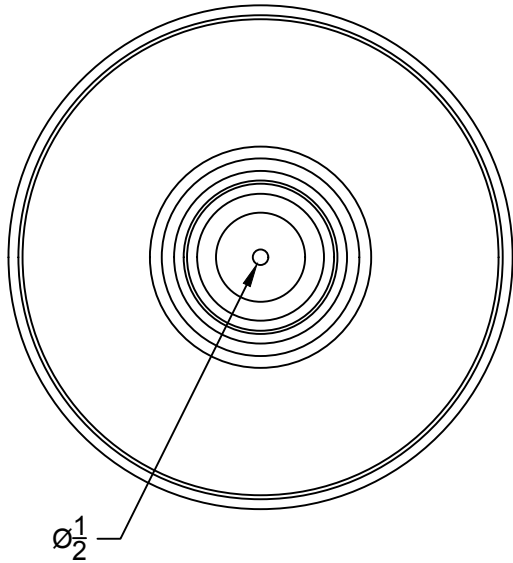

# LA

LUMINAIRE AUTHENTIK

**LIEN 3D:**

<http://a360.co/2DI8nid>

**AMPOULE / BULB :**

LED A19-7W-FROST-2700K

DEL OU INCANDESCENT OR LED

1 BASE E26 SOCKET, 120 VOLTS, DIMMABLE, 100W MAX