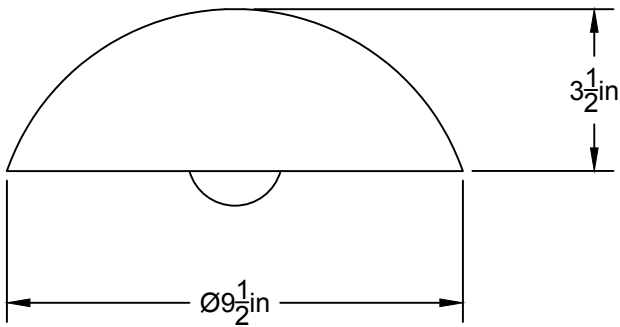

# LA

LUMINAIRE AUTHENTIK

Ø9 1/2 in

**LIEN 3D:**

<https://a360.co/2QOkKL7>

**AMPOULE / BULB :**

TALA SPHERE I - 4 WATT - 220 LUMENS -  
2000K TO 2800K

INCANDESCENT / LED