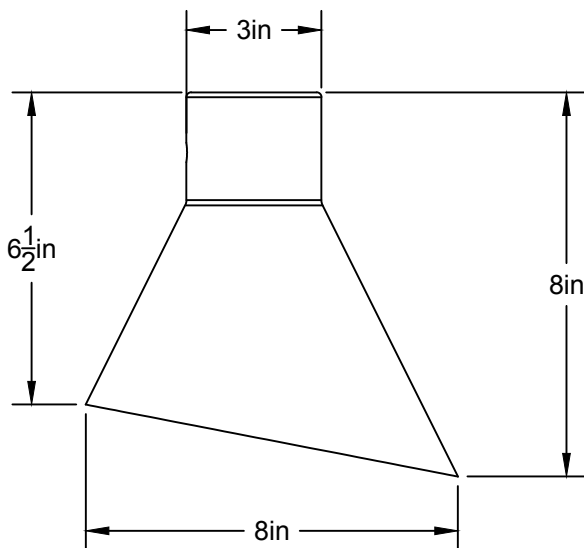

LA

LUMINAIRE AUTHENTIK

LIEN 3D:

<https://a360.co/3vsbqIH>

AMPOULE / BULB :

TALA SPHERE II - 8 WATT - 560 LUMENS -
2000K TO 2800K

INCANDESCENT / LED

1 BASE E26 SOCKET, 120 VOLTS, DIMMABLE, 100W MAX