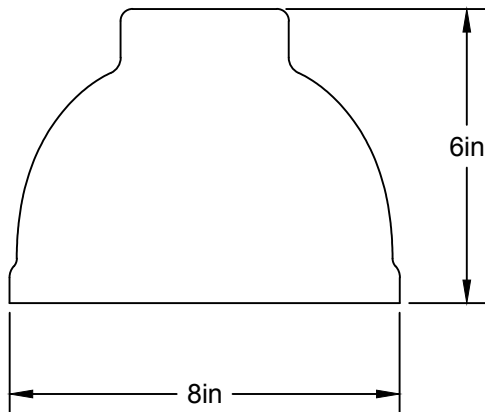

LA

LUMINAIRE AUTHENTIK

LIEN 3D:

<https://a360.co/38XIQh9>

AMPOULE / BULB :

TALA SPHERE II - 8 WATT - 560 LUMENS -
2000K-2800K

INCANDESCENT / LED

1 BASE E26 SOCKET, 120 VOLTS, DIMMABLE, 100W MAX