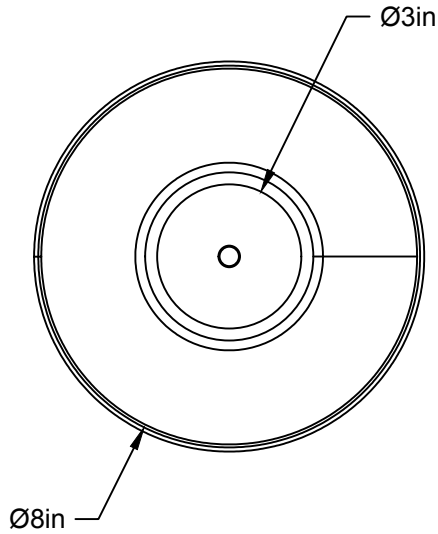

LA

LUMINAIRE AUTHENTIK

LIEN 3D:

<https://a360.co/38XIQh9>

AMPOULE / BULB :

TALA SPHERE II - 8 WATT - 560 LUMENS -
2000K-2800K

INCANDESCENT / LED

1 BASE E26 SOCKET, 120 VOLTS, DIMMABLE, 100W MAX