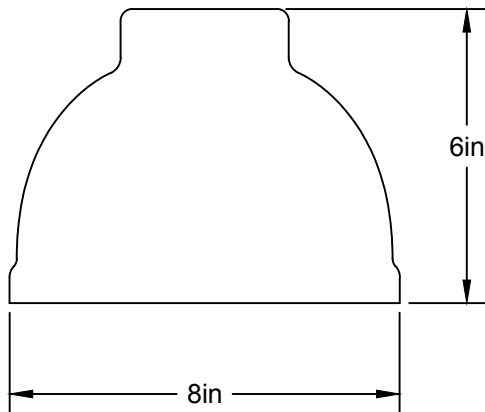

# LA

LUMINAIRE AUTHENTIK

**LIEN 3D:**

<https://a360.co/38XIQh9>

**AMPOULE / BULB :**

TALA SPHERE II - 8 WATT - 560 LUMENS -  
2000K-2800K

INCANDESCENT / LED

1 BASE E26 SOCKET, 120 VOLTS, DIMMABLE, 100W MAX