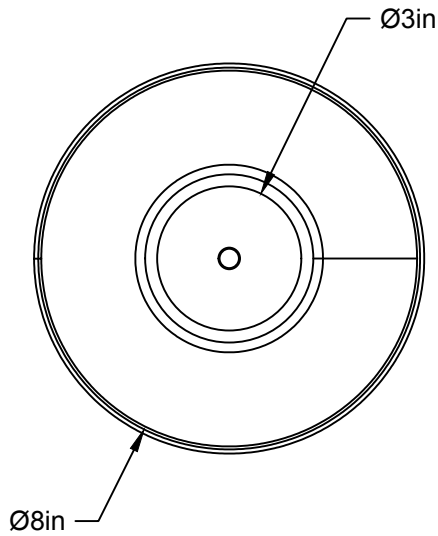

# LA

LUMINAIRE AUTHENTIK

**LIEN 3D:**

<https://a360.co/38XIQh9>

**AMPOULE / BULB :**

TALA SPHERE II - 8 WATT - 560 LUMENS -  
2000K-2800K

INCANDESCENT / LED

1 BASE E26 SOCKET, 120 VOLTS, DIMMABLE, 100W MAX