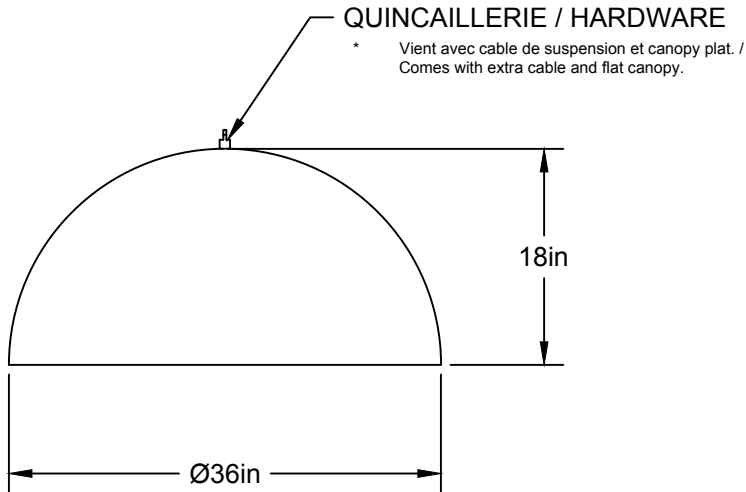

LIEN 3D:  
<https://a360.co/34DAXYJ>

AMPOULE / BULB :  
TALA SPHERE IV - 8 WATT - 680 LUMENS -  
2000K TO 2800K

INCANDESCENT / LED  
1 BASE E26 SOCKET, 120 VOLTS, DIMMABLE, 100W MAX  
AMPOULE INCLUSE / BULB INCLUDED\*  
\*Détail sur fiche technique / Details on spec sheet\*