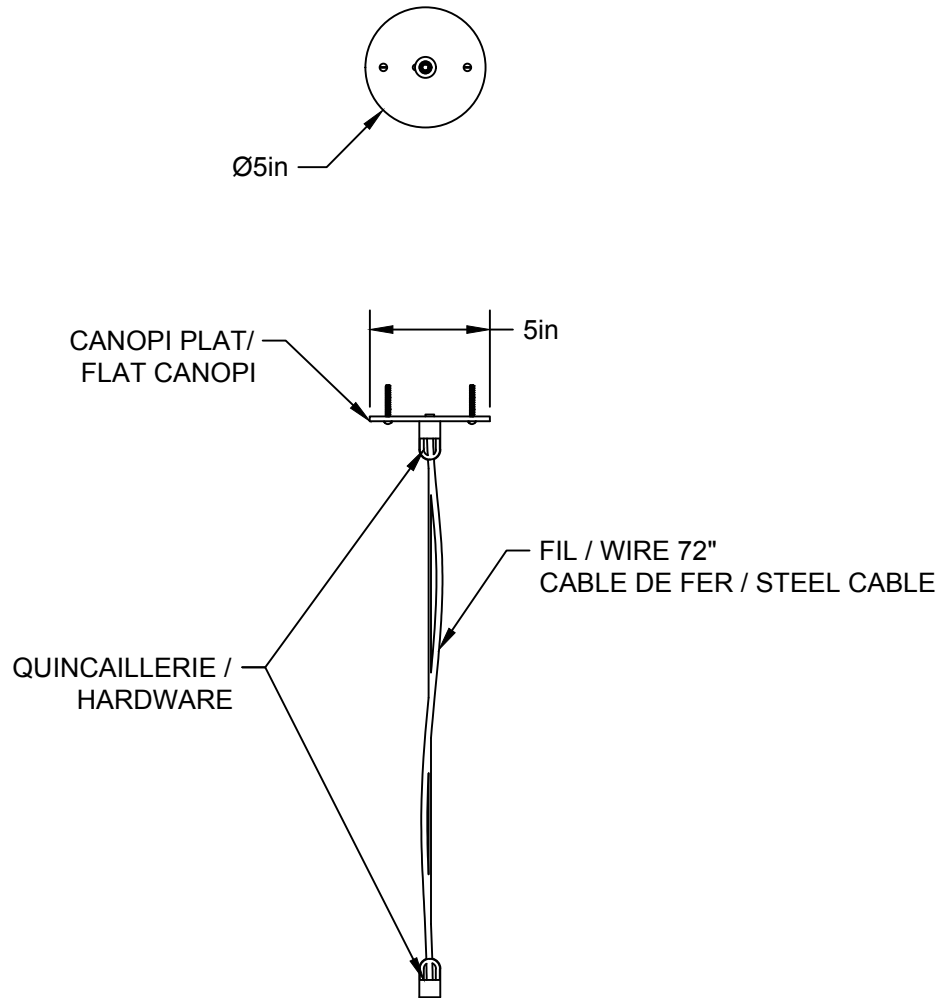

LIEN 3D:
<https://a360.co/2qAsggc>

LA00

Ⓢ (UL) USAGE INTÉRIEUR SEULEMENT / INTERIOR USE ONLY
20150318-E475067

514.662.0352 | LUMINAIREAUTHENTIK.COM

All rights reserved to Authentik Lighting / Tous les droits sont réservés à Luminaire Authentik © 2020