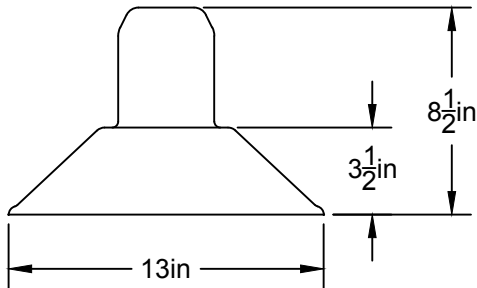

LA

LUMINAIRE AUTHENTIK

LIEN 3D:

<https://a360.co/3bCp10S>

AMPOULE / BULB :

TALA SPHERE II - 8 WATT - 560 LUMENS -
2000K-2800K

INCANDESCENT / LED

1 BASE E26 SOCKET, 120 VOLTS, DIMMABLE, 100W MAX