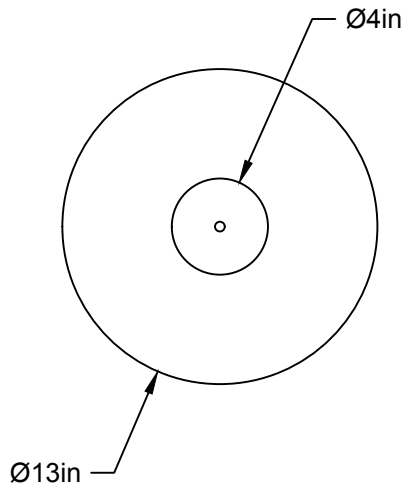

LA

LUMINAIRE AUTHENTIK

LIEN 3D:

<https://a360.co/3bCp10S>

AMPOULE / BULB :

TALA SPHERE II - 8 WATT - 560 LUMENS -
2000K-2800K

INCANDESCENT / LED

1 BASE E26 SOCKET, 120 VOLTS, DIMMABLE, 100W MAX