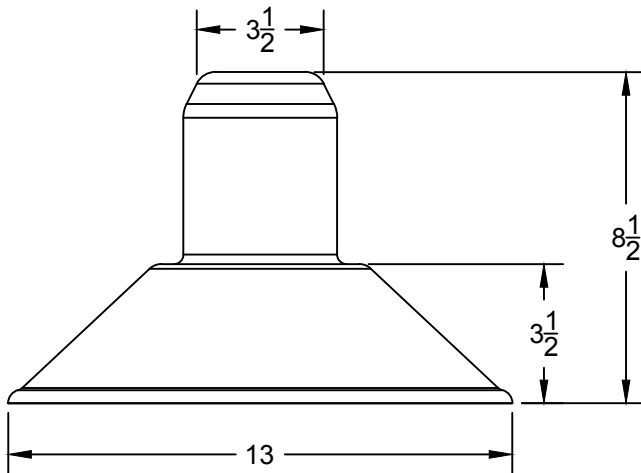

LA

LUMINAIRE AUTHENTIK

LIEN 3D:

<http://a360.co/2DI8nid>

AMPOULE / BULB :

LED A19-7W-FROST-2700K

DEL OU INCANDESCENT OR LED

1 BASE E26 SOCKET, 120 VOLTS, DIMMABLE, 100W MAX